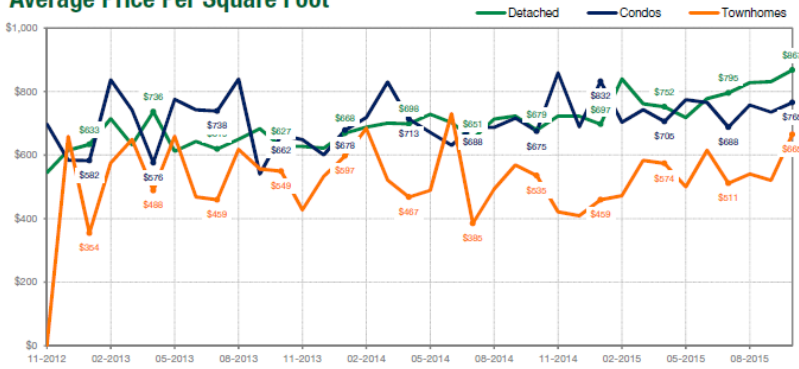

## MLS® HPI Benchmark Price

Note: \$0 means that there is no sales activity, not \$0 as an MLS® HPI Benchmark Price.

## Average Price Per Square Foot

Note: \$0 means that there is no sales activity, not \$0 as an Average Price Per Square Foot.