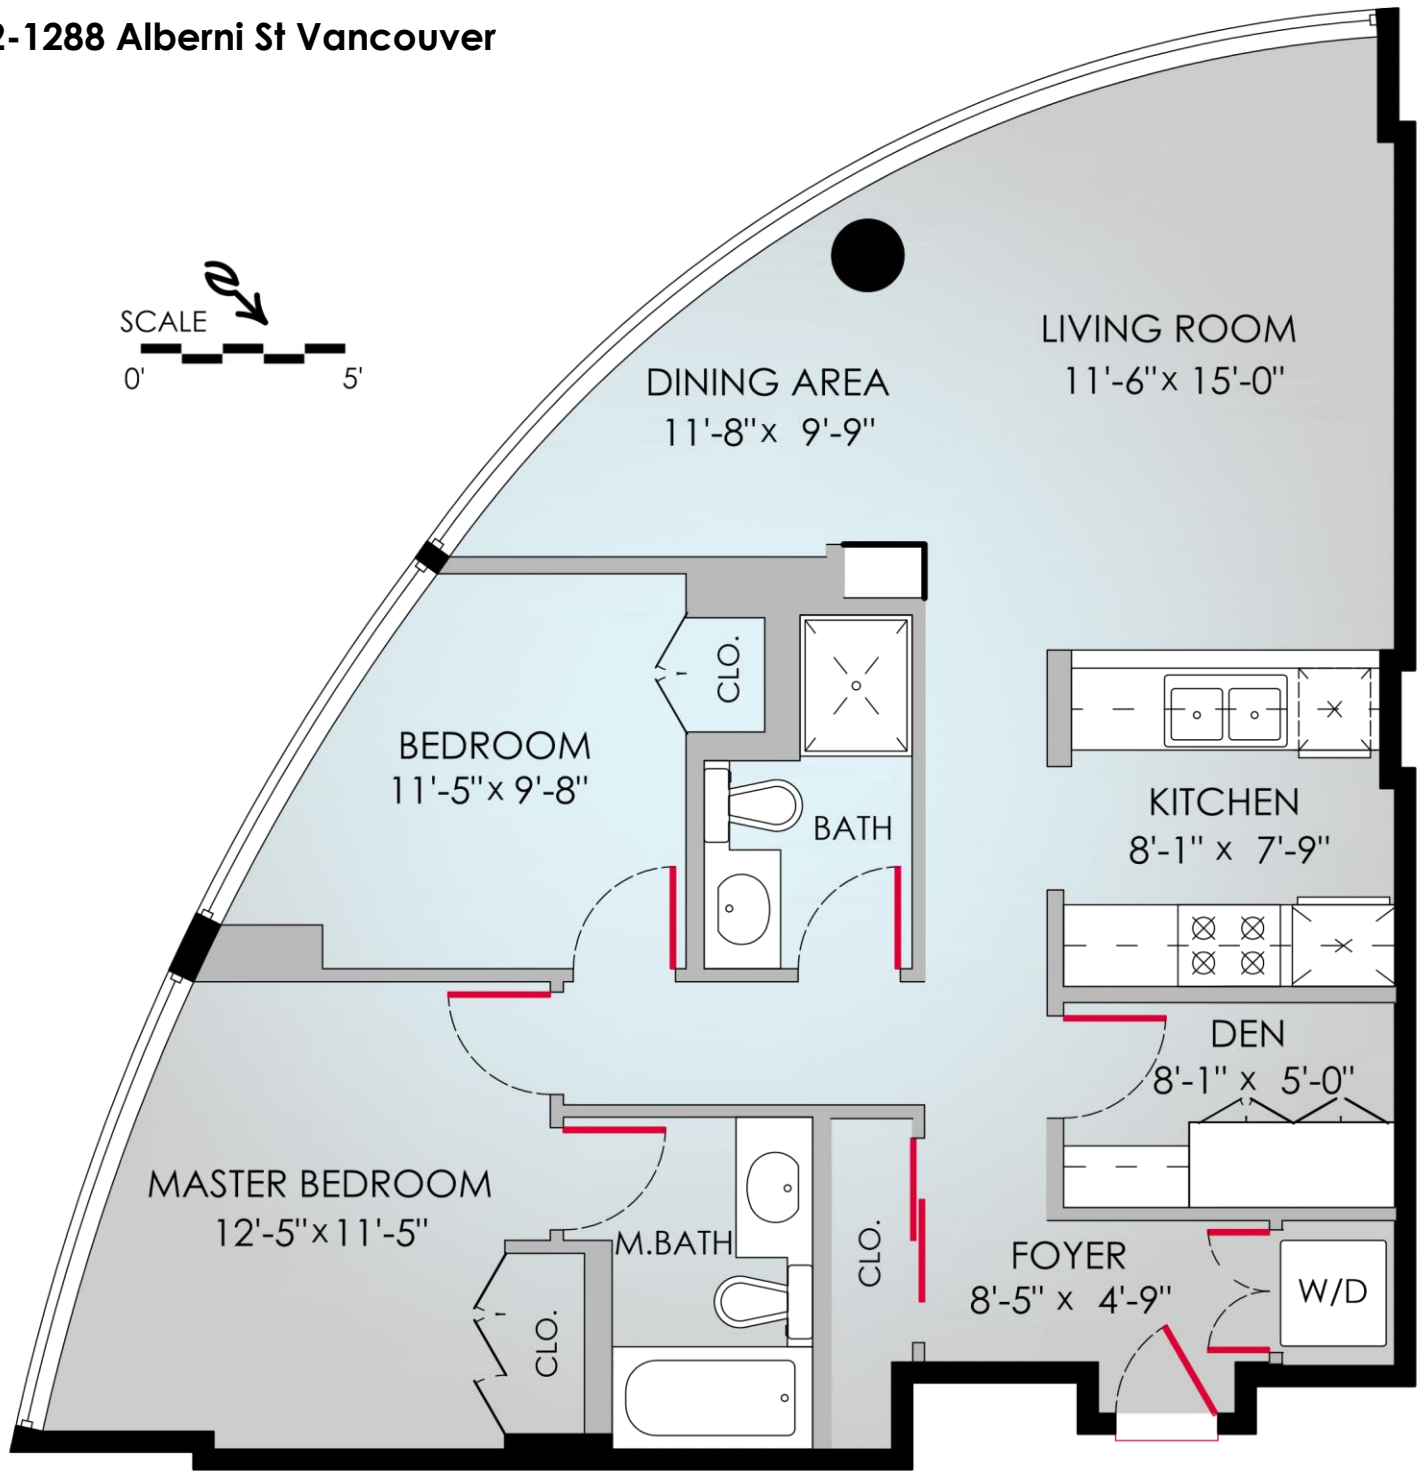

1002-1288 Alberni St Vancouver

TOM HASSAN
Integrity. Every step of the way.
www.tomhassan.com
604.809.9777

REALTOR
SUSSEX
LOW BROW

Measured By:
www.DraftOnSite.com
(604) 876-3738 E&O Insured for \$1,000,000
Total square foot calculated to gross unit area