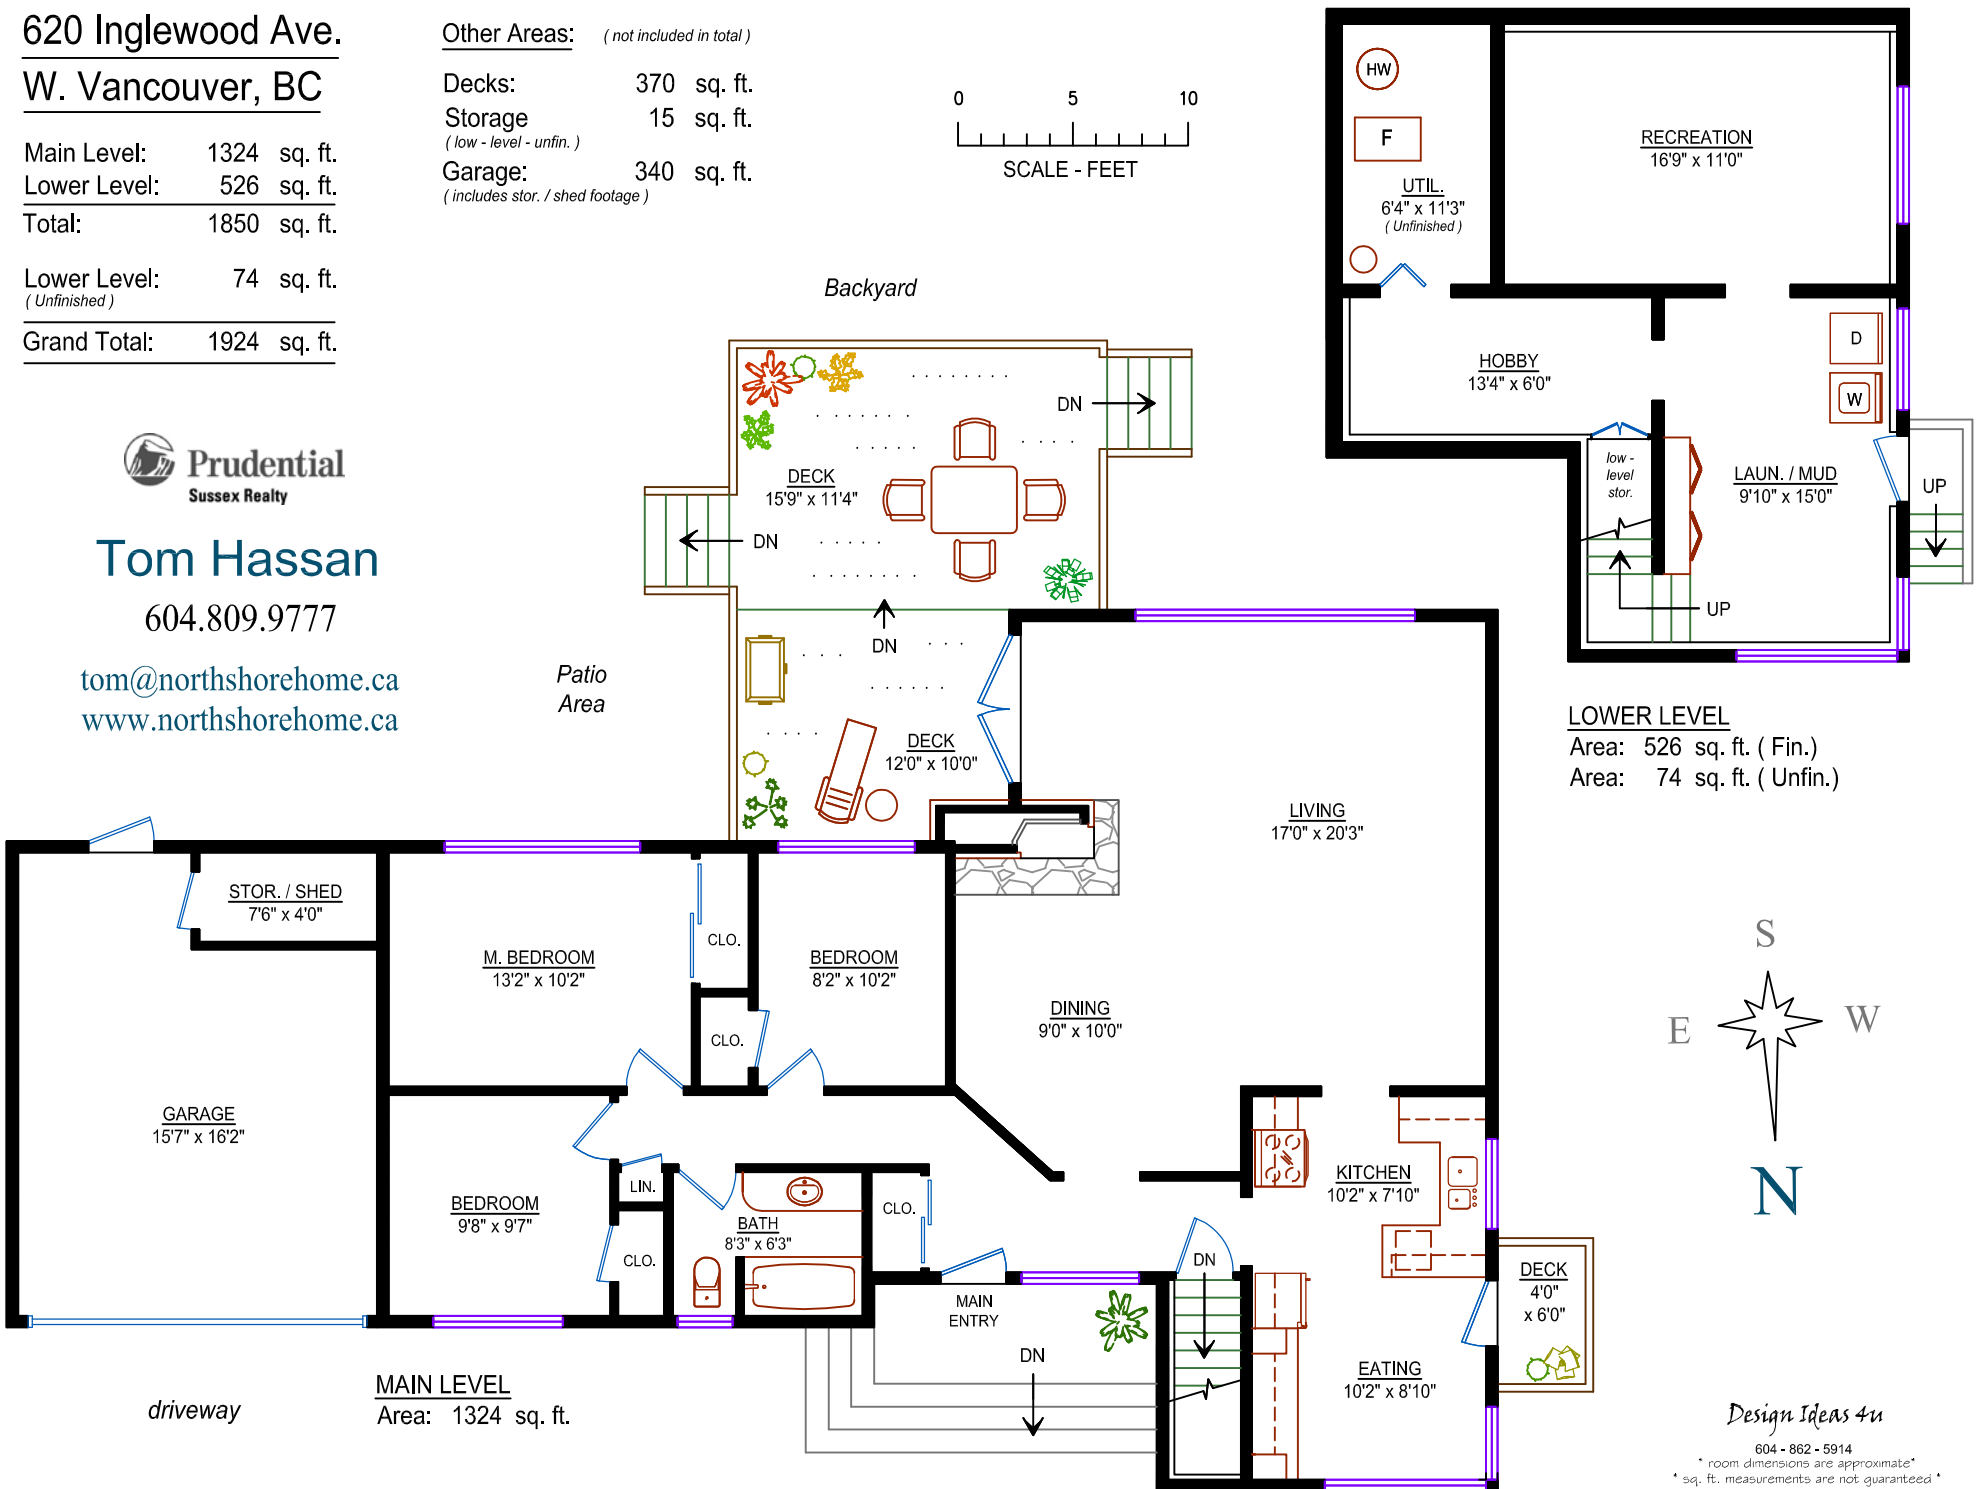

620 Inglewood Ave.
W. Vancouver, BC

Main Level: 1324 sq. ft.
Lower Level: 526 sq. ft.
Total: 1850 sq. ft.

Lower Level: 74 sq. ft.
(Unfinished)

Grand Total: 1924 sq. ft.

Other Areas: (not included in total)

Decks: 370 sq. ft.

Storage 15 sq. ft.
(low-level-unfin.)

Garage: 340 sq. ft.
(includes stor./shed footage)

Tom Hassan

604.809.9777

tom@northshorehome.ca
www.northshorehome.ca

LOWER LEVEL

Area: 526 sq. ft. (Fin.)
Area: 74 sq. ft. (Unfin.)

Design Ideas 4u

604-862-5914
* room dimensions are approximate *
* sq. ft. measurements are not guaranteed *