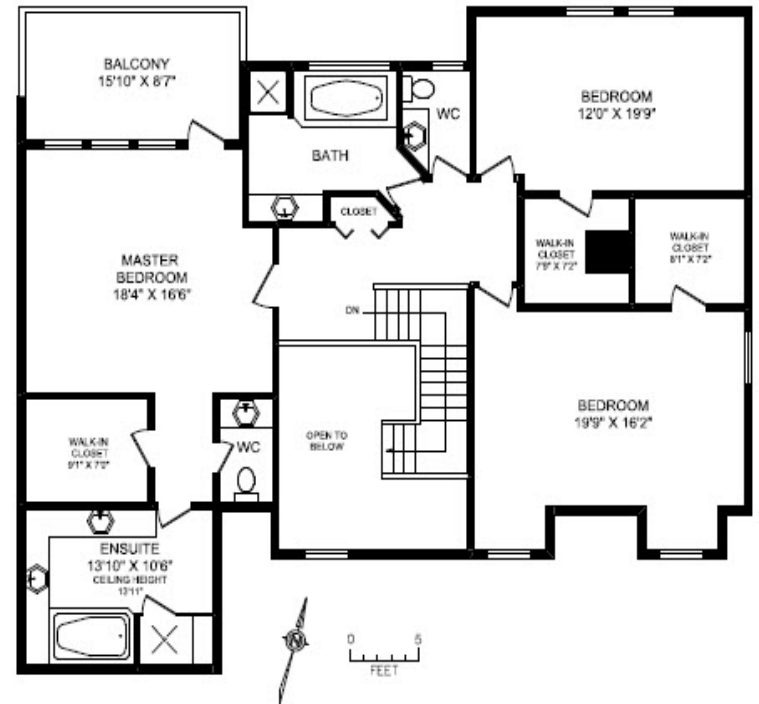

MAIN FLOOR

UPPER FLOOR

AREA	SQ FT		
	FINISHED	UNFINISHED	TOTAL
MAIN	2833	0	2833
UPPER	1705	0	1705
STUDIO	441	0	441
TOTAL	4979	10/28/2014	4979
PORCH		150	
DECKS		747	
BALCONY		148	