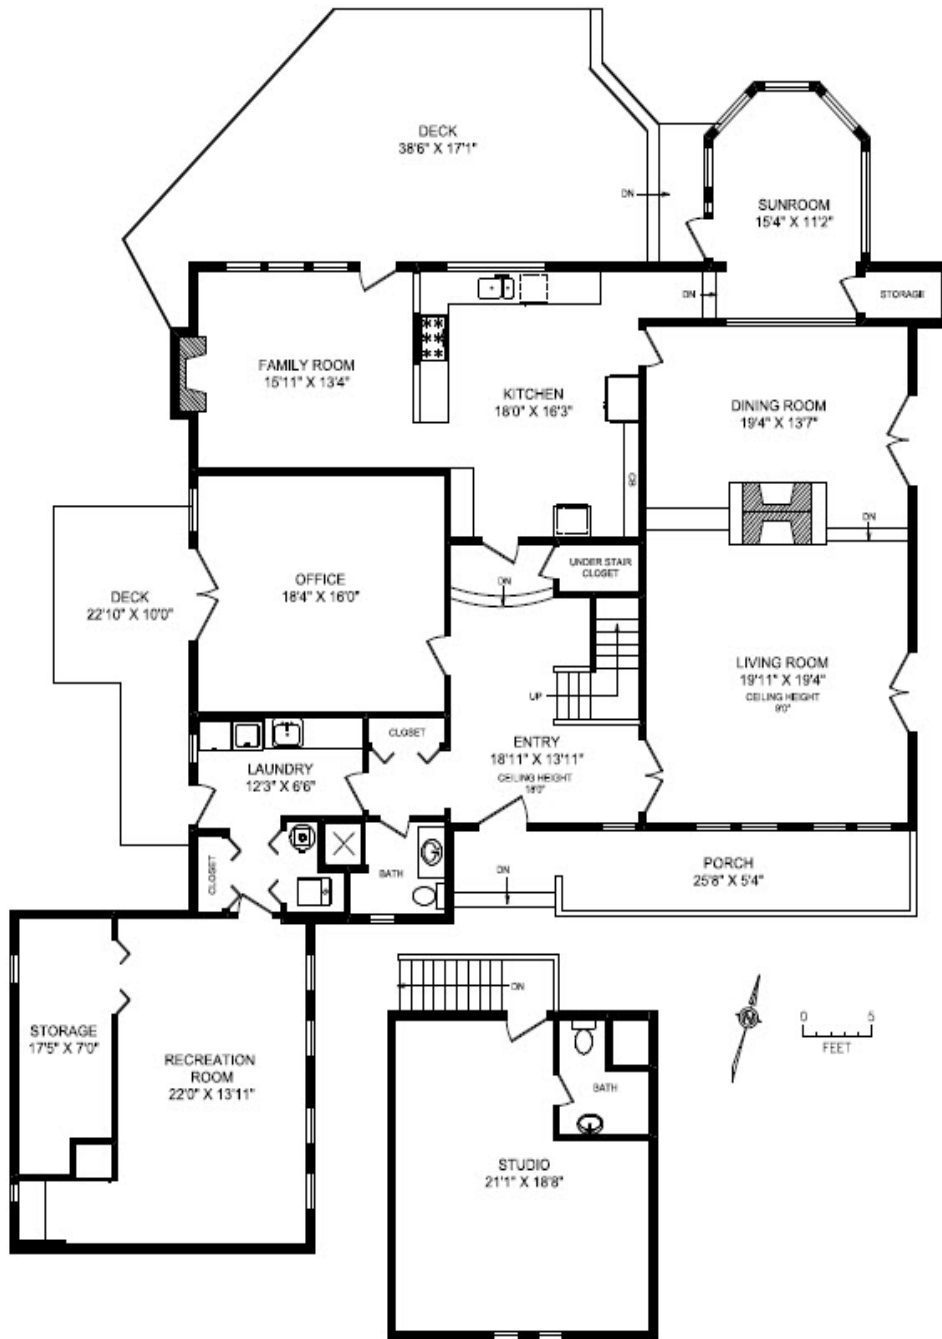

MAIN FLOOR

UPPER FLOOR

AREA	SQ FT		
	FINISHED	UNFINISHED	TOTAL
MAIN	2833	0	2833
UPPER	1705	0	1705
STUDIO	441	0	441
TOTAL	4979	10/28/2014	4979
PORCH		150	
DECKS		747	
BALCONY		148	