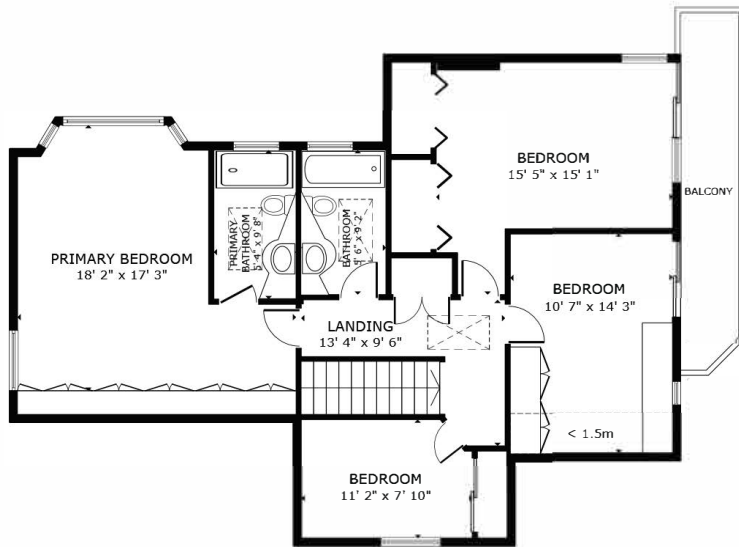

FLOOR 1

FLOOR 2

FLOOR 3

4278 Morgan Crescent West Vancouver

FLOOR 1 1,256 sq.ft.
 FLOOR 2 1,327 sq.ft.
 FLOOR 3 1,062 sq.ft.
 TOTAL : 3,645 sq.ft.

SIZES AND DIMENSIONS ARE APPROXIMATE, ACTUAL MAY VARY.