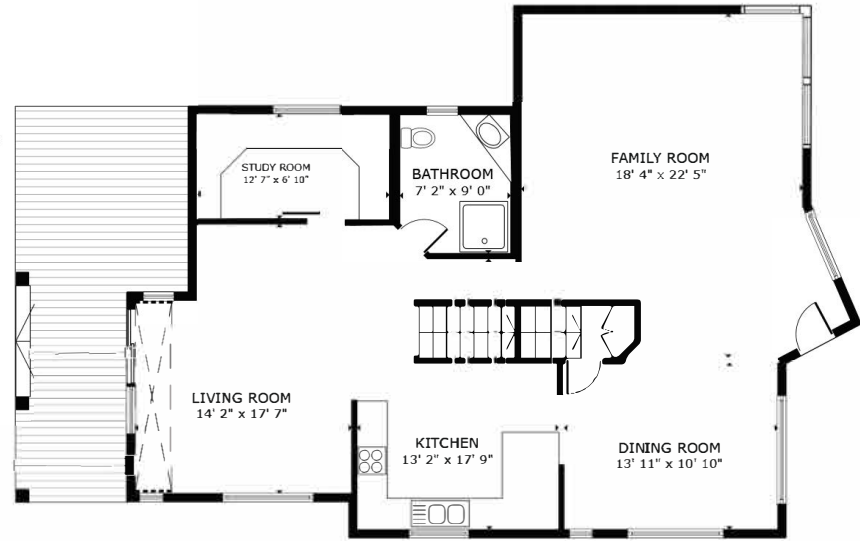

FLOOR 1

FLOOR 2

FLOOR 3

4278 Morgan Crescent West Vancouver

FLOOR 1 1,256 sq.ft.
 FLOOR 2 1,327 sq.ft.
 FLOOR 3 1,062 sq.ft.
 TOTAL : 3,645 sq.ft.

SIZES AND DIMENSIONS ARE APPROXIMATE, ACTUAL MAY VARY.