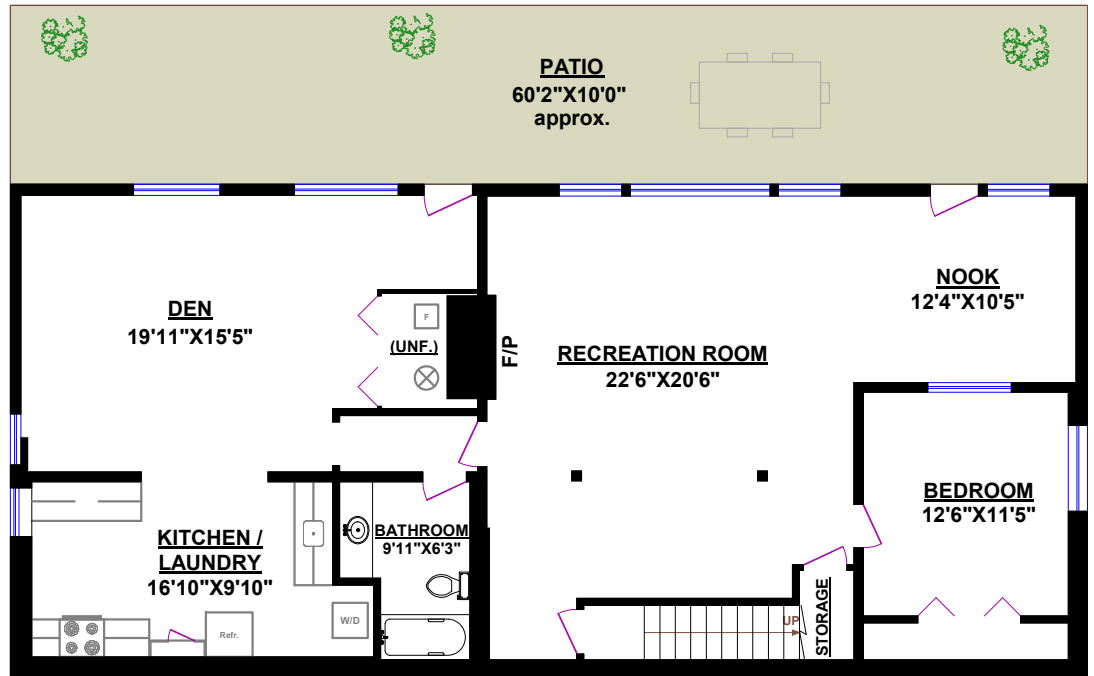

## 818 YOUNETTE DRIVE, WEST VANCOUVER

TOTALS	
Main Floor (finished):	1,640 sq.ft.
Lower Level (finished):	1,634 sq.ft.
<b>TOTAL FINISHED:</b>	<b>3,274 sq.ft.</b>
Lower Level (unfinished):	35 sq.ft.
<b>TOTAL UNFINISHED:</b>	<b>35 sq.ft.</b>
<b>GRAND TOTAL:</b>	<b>3,309 sq.ft.</b>

OTHER AREAS:	
Deck:	407 sq.ft.

### MAIN FLOOR