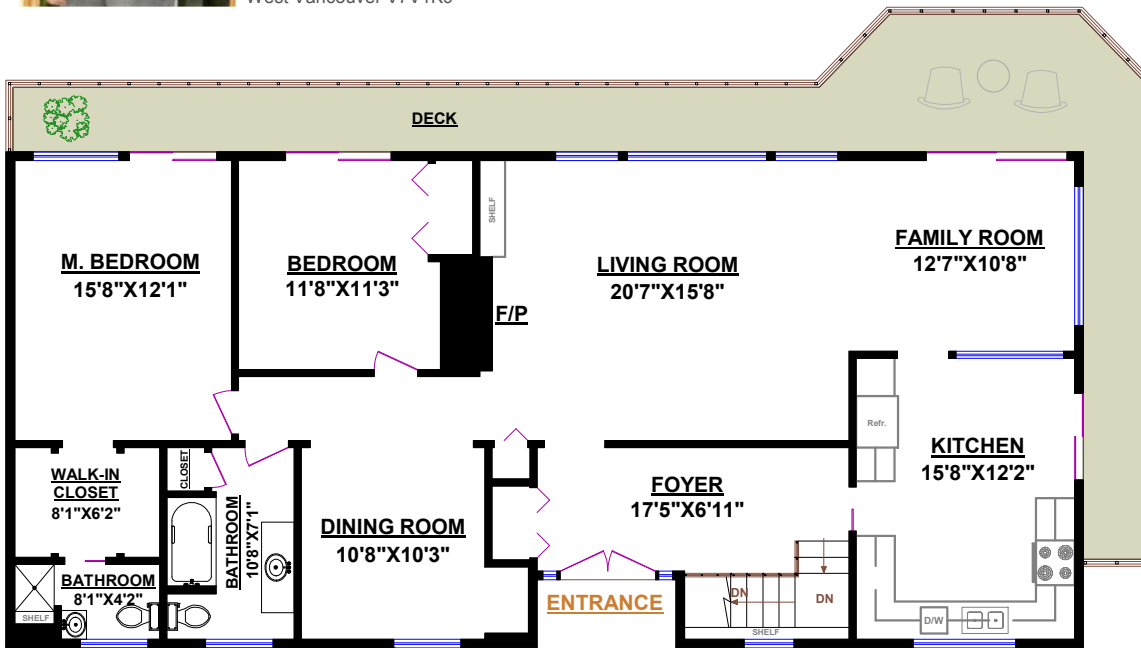

## 818 YOUNETTE DRIVE, WEST VANCOUVER

TOTALS	
Main Floor (finished):	1,640 sq.ft.
Lower Level (finished):	1,634 sq.ft.
<b>TOTAL FINISHED:</b>	<b>3,274 sq.ft.</b>
Lower Level (unfinished):	35 sq.ft.
<b>TOTAL UNFINISHED:</b>	<b>35 sq.ft.</b>
<b>GRAND TOTAL:</b>	<b>3,309 sq.ft.</b>

OTHER AREAS:	
Deck:	407 sq.ft.

### MAIN FLOOR