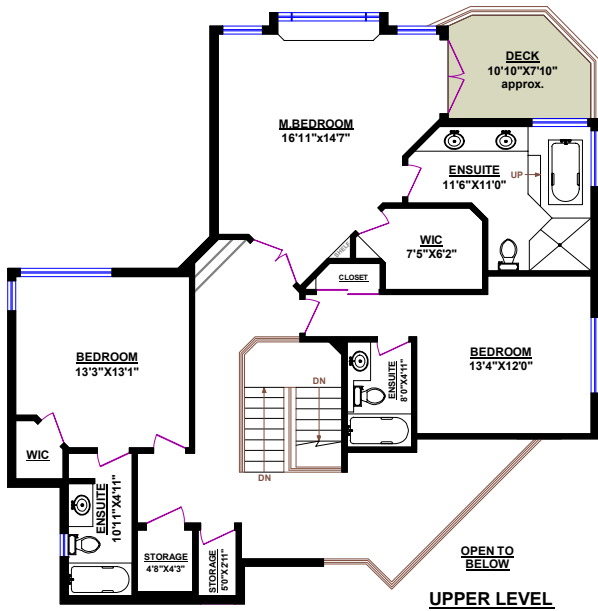

TOM HASSAN

604.809.9777 cell

tom@tomhassan.com

www.tomhassan.com

ROYAL LEPAGE Sussex

2397 Marine Drive,
West Vancouver V7V 1K9

2316 ORCHARD LANE, WEST VANCOUVER

TOTALS	
Main Floor (finished):	2,593 sq.ft.
Upper Level (finished):	1,428 sq.ft.
Lower Level (finished):	2,188 sq.ft.
TOTAL FINISHED:	6,209 sq.ft.
Lower Level (unfinished):	172 sq.ft.
TOTAL UNFINISHED:	172 sq.ft.
GRAND TOTAL:	6,381 sq.ft.

OTHER AREAS:	
Garages:	570 sq.ft.