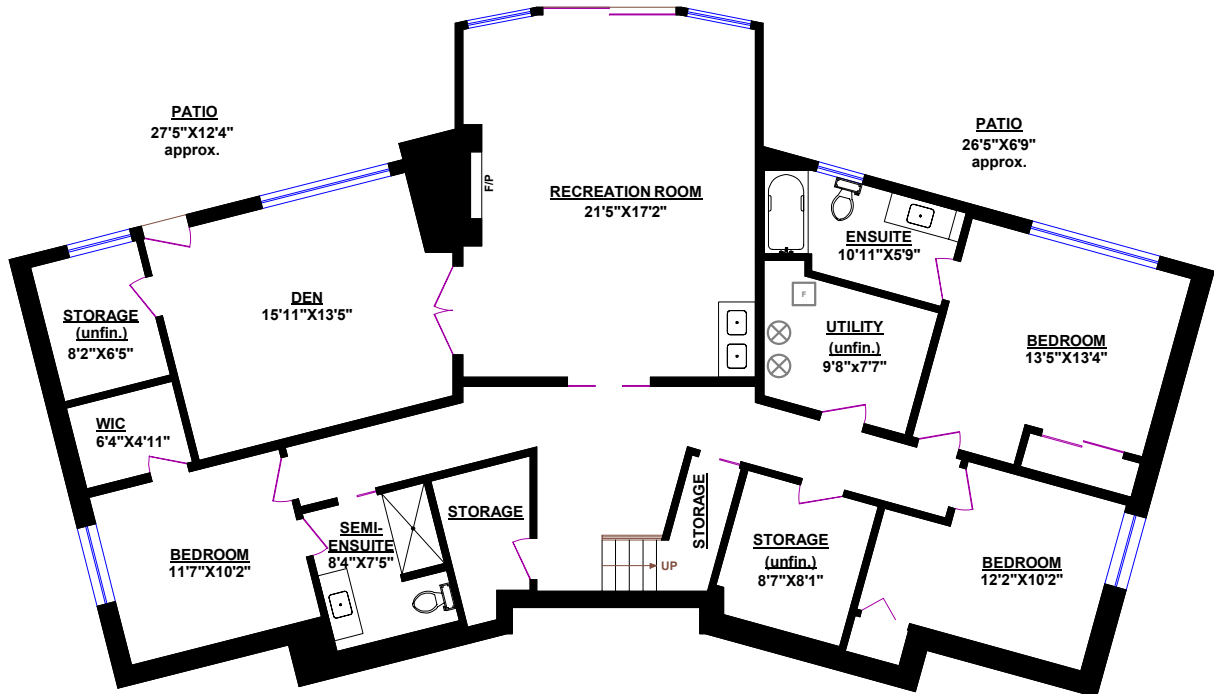

TOM HASSAN

604.809.9777 cell

tom@tomhassan.com

www.tomhassan.com

ROYAL LEPAGE **Sussex**

2397 Marine Drive,
West Vancouver V7V 1K9

4715 CAULFEILD PLACE, WEST VANCOUVER

TOTALS	
Main Floor (finished):	2,119 sq.ft.
Lower Level (finished):	1,725 sq.ft.
TOTAL FINISHED:	3,844 sq.ft.
Lower Level (unfinished):	220 sq.ft.
TOTAL UNFINISHED:	220 sq.ft.
GRAND TOTAL:	4,064 sq.ft.

CARPORT
21'2"X19'2"
approx.

PATIO
21'0"X7'9"
approx.

MAIN FLOOR

PATIO
27'5"X12'4"
approx.

PATIO
26'5"X6'9"
approx.

LOWER LEVEL