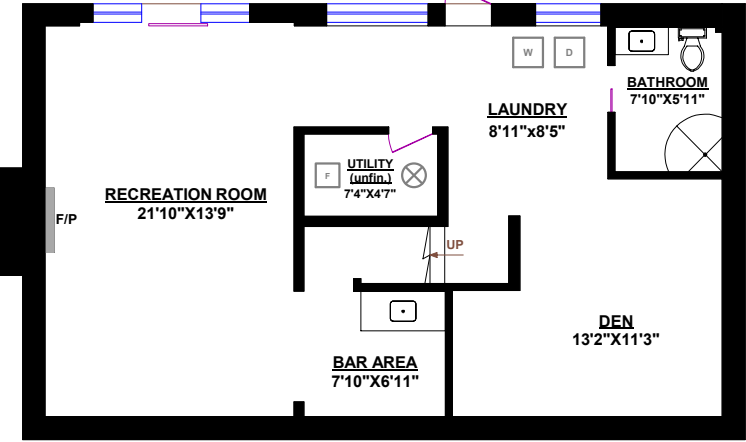

UPPER LEVEL

MAIN FLOOR

LOWER LEVEL

TOM HASSAN
604.809.9777 cell
tom@tomhassan.com
www.tomhassan.com

ROYAL LEPAGE **Sussex**
2397 Marine Drive,
West Vancouver V7V 1K9

5495 GREENLEAF ROAD, WEST VANCOUVER

| TOTALS | |
|---------------------------|---------------------|
| Main Floor (finished): | 1,049 sq.ft. |
| Upper Level (finished): | 1,014 sq.ft. |
| Lower Level (finished): | 933 sq.ft. |
| TOTAL FINISHED: | 2,996 sq.ft. |
| Lower Level (unfinished): | 34 sq.ft. |
| TOTAL UNFINISHED: | 34 sq.ft. |
| GRAND TOTAL: | 3,030 sq.ft. |

| OTHER AREAS: | |
|--------------|------------|
| Garage: | 519 sq.ft. |