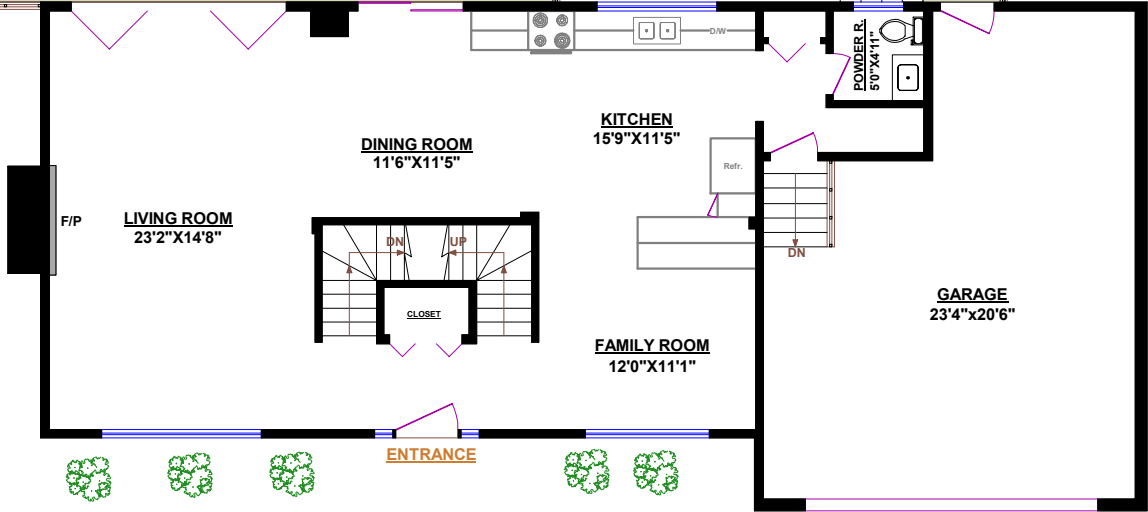

UPPER LEVEL

MAIN FLOOR

LOWER LEVEL

TOM HASSAN
604.809.9777 cell
tom@tomhassan.com
www.tomhassan.com

ROYAL LEPAGE **Sussex**
2397 Marine Drive,
West Vancouver V7V 1K9

5495 GREENLEAF ROAD, WEST VANCOUVER

| TOTALS | |
|---------------------------|---------------------|
| Main Floor (finished): | 1,049 sq.ft. |
| Upper Level (finished): | 1,014 sq.ft. |
| Lower Level (finished): | 933 sq.ft. |
| TOTAL FINISHED: | 2,996 sq.ft. |
| Lower Level (unfinished): | 34 sq.ft. |
| TOTAL UNFINISHED: | 34 sq.ft. |
| GRAND TOTAL: | 3,030 sq.ft. |

| OTHER AREAS: | |
|--------------|------------|
| Garage: | 519 sq.ft. |