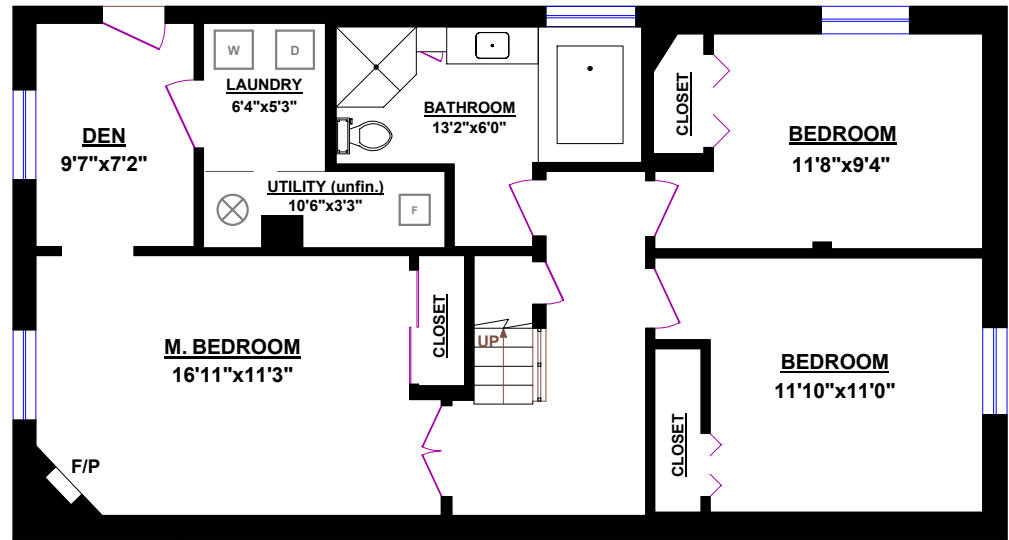

**1185 13TH STREET
WEST VANCOUVER**

TOM HASSAN

604.809.9777 cell

tom@tomhassan.com

www.tomhassan.com

ROYAL LEPAGE **Sussex**

2397 Marine Drive,
West Vancouver V7V 1K9

TOTALS	
Main Floor (finished):	986 sq.ft.
Lower Level (finished):	960 sq.ft.
TOTAL FINISHED:	1,946 sq.ft.
Lower Level (unfinished):	35 sq.ft.
TOTAL UNFINISHED:	35 sq.ft.
GRAND TOTAL:	1,981 sq.ft.

MAIN FLOOR

LOWER LEVEL