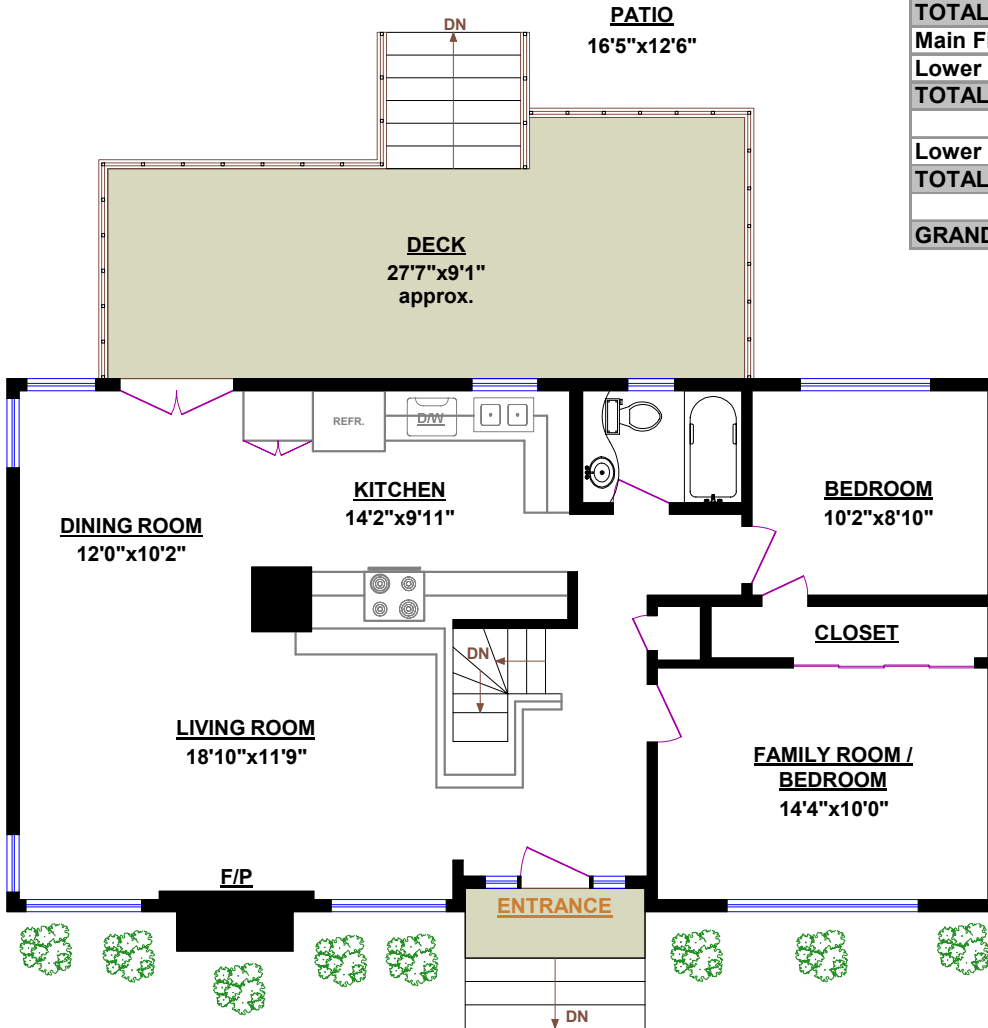

**1185 13TH STREET
WEST VANCOUVER**

TOM HASSAN

604.809.9777 cell

tom@tomhassan.com

www.tomhassan.com

ROYAL LEPAGE **Sussex**

2397 Marine Drive,
West Vancouver V7V 1K9

TOTALS	
Main Floor (finished):	986 sq.ft.
Lower Level (finished):	960 sq.ft.
TOTAL FINISHED:	1,946 sq.ft.
Lower Level (unfinished):	35 sq.ft.
TOTAL UNFINISHED:	35 sq.ft.
GRAND TOTAL:	1,981 sq.ft.

MAIN FLOOR

LOWER LEVEL