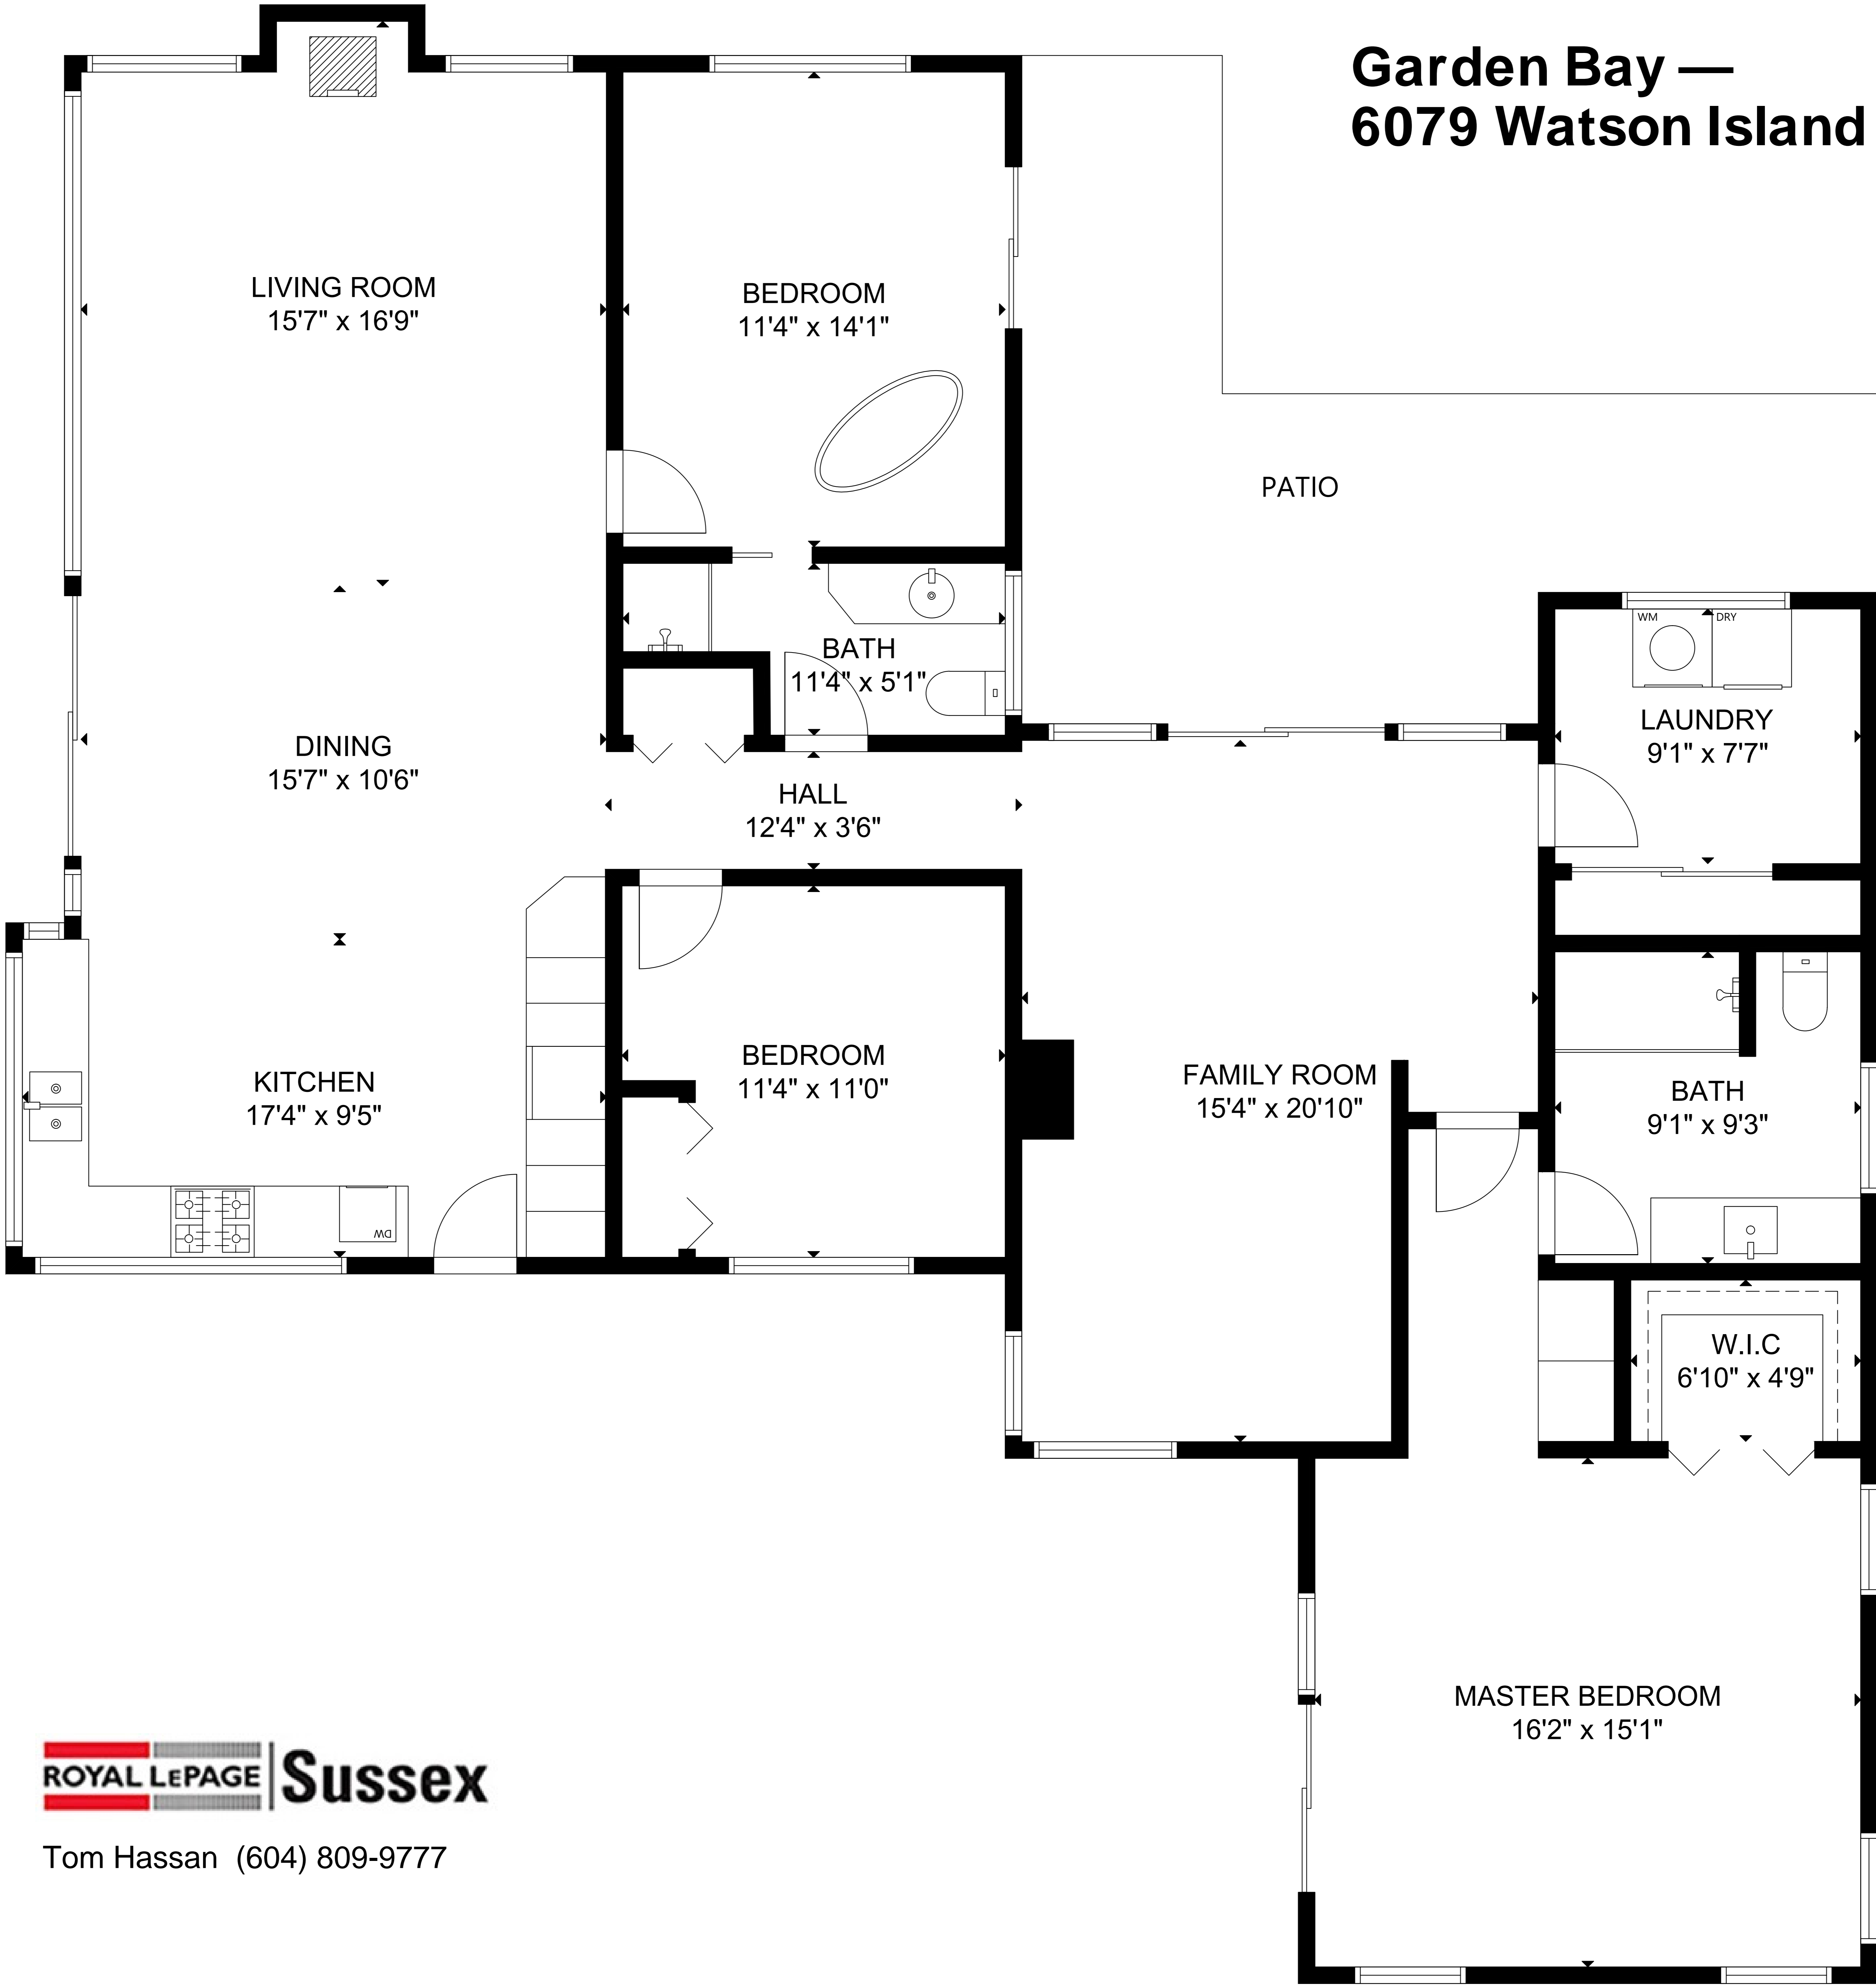

Garden Bay — 6079 Watson Island

ROYAL LEPAGE | **Sussex**

Tom Hassan (604) 809-9777

GROSS INTERNAL AREA
TOTAL: 1,797 sq ft
MAIN FLOOR: 1,797 sq ft
SIZE AND DIMENSIONS ARE APPROXIMATE, ACTUAL MAY VARY.