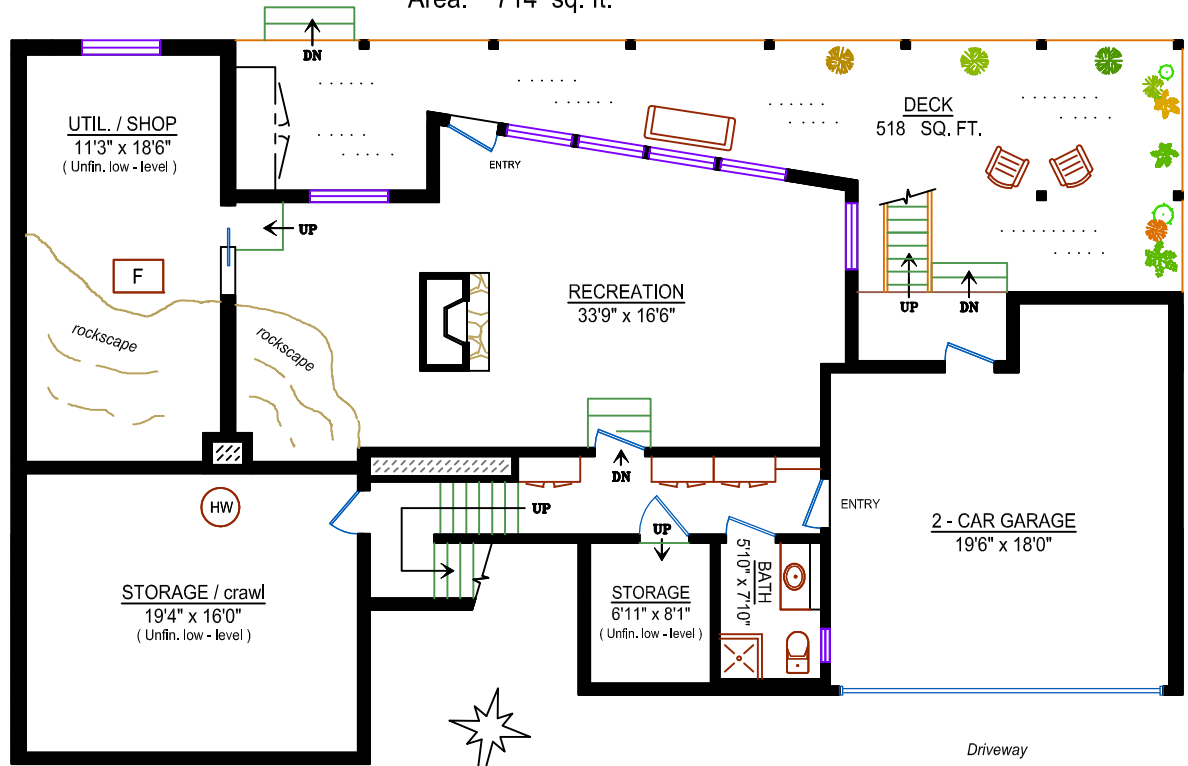

Tom Hassan

604.809.9777

tom@northshorehome.ca
www.northshorehome.ca

954 Sentinel Drive
West Vancouver, BC

Main Level: 2047 sq. ft.
Upper Level: 719 sq. ft.
Lower Level: 714 sq. ft.
Total: 3480 sq. ft.

Other Areas: (not included in Total)

Decks: 1451 sq. ft.
Garage: 416 sq. ft.
Stor. / Unfin. / Low-Level: 626 sq. ft.

LOWER LEVEL

Area: 714 sq. ft.

MAIN LEVEL
Area: 2047 sq. ft.

UPPER LEVEL
Area: 719 sq. ft.

Design Ideas 4u