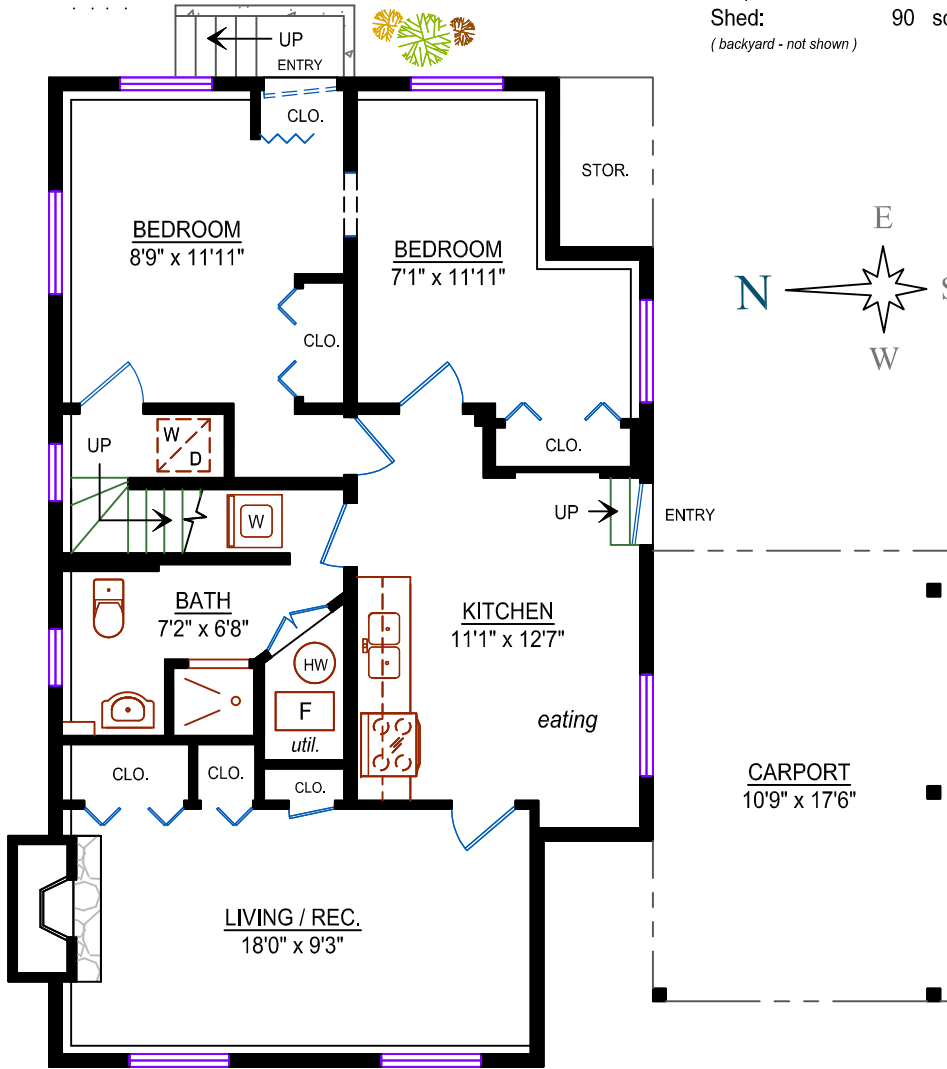

## Tom Hassan

604.809.9777

tom@northshorehome.ca  
www.northshorehome.ca

Main Level: 860 sq. ft.  
Lower Level: 844 sq. ft.  
Total: 1704 sq. ft.

Other Areas: (not included in total)

Deck: 286 sq. ft.  
Carport: 189 sq. ft.  
Shed: 90 sq. ft.  
(backyard - not shown)

Patio Area

**LOWER LEVEL**  
Area: 844 sq. ft.

**MAIN LEVEL**  
Area: 860 sq. ft.

Design Ideas 4u

604 - 862 - 5914  
\* room dimensions are approximate\*  
\* sq. ft. measurements are not guaranteed \*