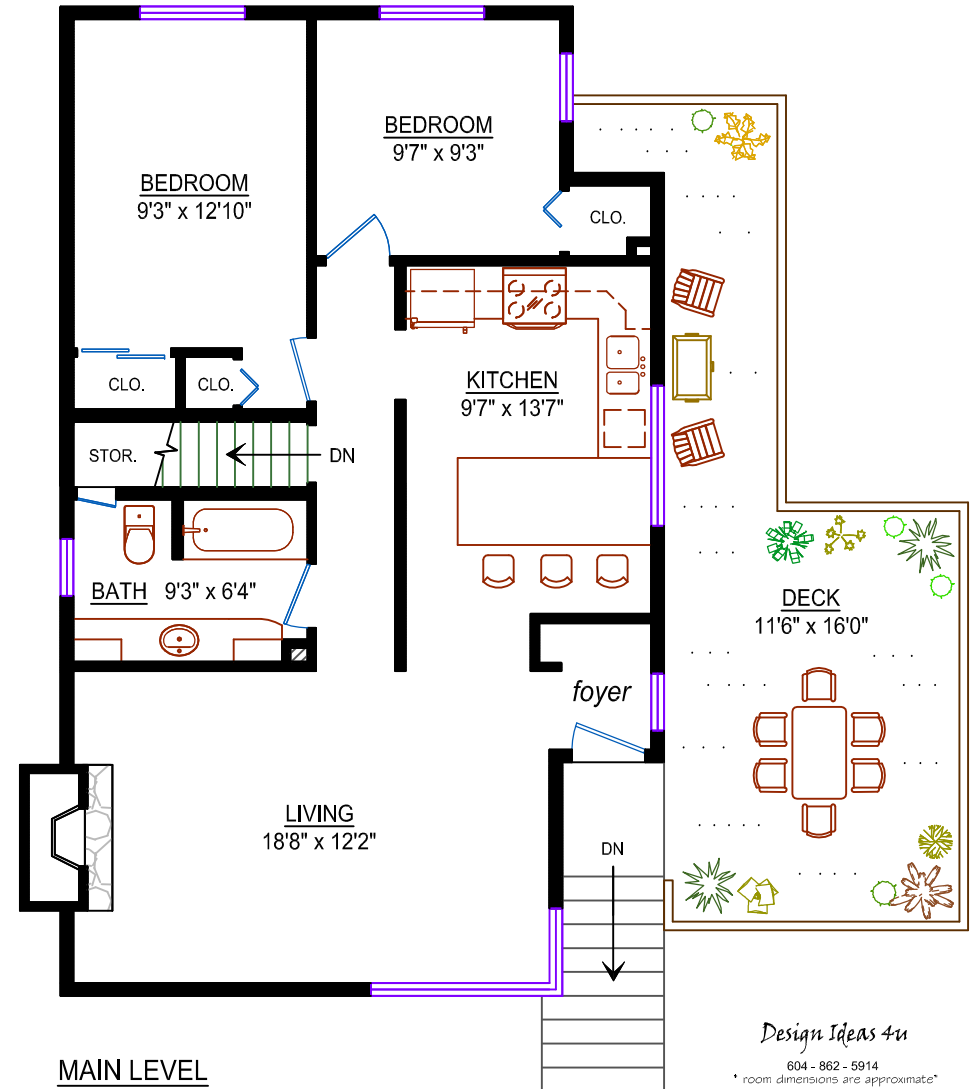

## Tom Hassan

604.809.9777

tom@northshorehome.ca  
www.northshorehome.ca

Main Level: 860 sq. ft.  
Lower Level: 844 sq. ft.  
Total: 1704 sq. ft.

Other Areas: (not included in total)

Deck: 286 sq. ft.  
Carport: 189 sq. ft.  
Shed: 90 sq. ft.  
(backyard - not shown)

Patio Area

**LOWER LEVEL**  
Area: 844 sq. ft.

**MAIN LEVEL**  
Area: 860 sq. ft.

Design Ideas 4u

604 - 862 - 5914  
\* room dimensions are approximate\*  
\* sq. ft. measurements are not guaranteed \*