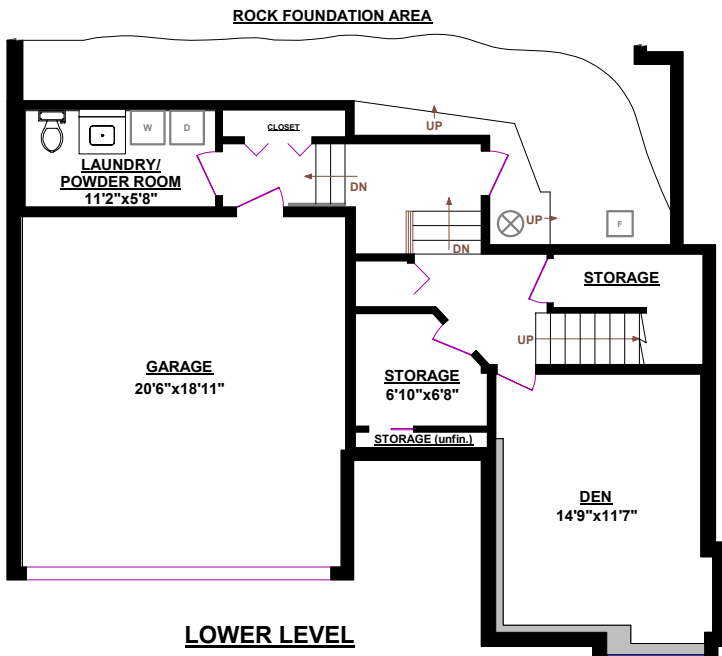

TOTALS	
Main Floor (finished):	1,576 sq.ft.
Upper Level (finished):	1,329 sq.ft.
Lower Level (finished):	608 sq.ft.
TOTAL FINISHED:	3,513 sq.ft.
Lower Level (unfinished):	14 sq.ft.
TOTAL UNFINISHED:	14 sq.ft.
GRAND TOTAL:	3,527 sq.ft.

OTHER AREAS:	
Garage:	425 sq.ft.

LOWER LEVEL

UPPER LEVEL