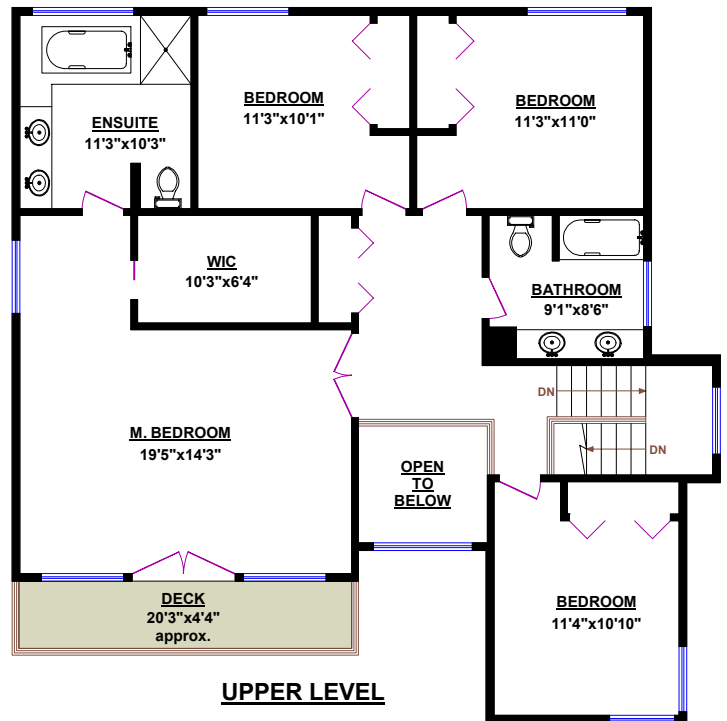

TOM HASSAN

604.809.9777 cell

tom@tomhassan.com

www.tomhassan.com

ROYAL LEPAGE | **Sussex**

2397 Marine Drive,
West Vancouver V7V 1K9

MAIN FLOOR

**5479 MONTE BRE CRESCENT
WEST VANCOUVER**

TOTALS	
Main Floor (finished):	1,576 sq.ft.
Upper Level (finished):	1,329 sq.ft.
Lower Level (finished):	608 sq.ft.
TOTAL FINISHED:	3,513 sq.ft.
Lower Level (unfinished):	14 sq.ft.
TOTAL UNFINISHED:	14 sq.ft.
GRAND TOTAL:	3,527 sq.ft.

OTHER AREAS:	
Garage:	425 sq.ft.

LOWER LEVEL

UPPER LEVEL