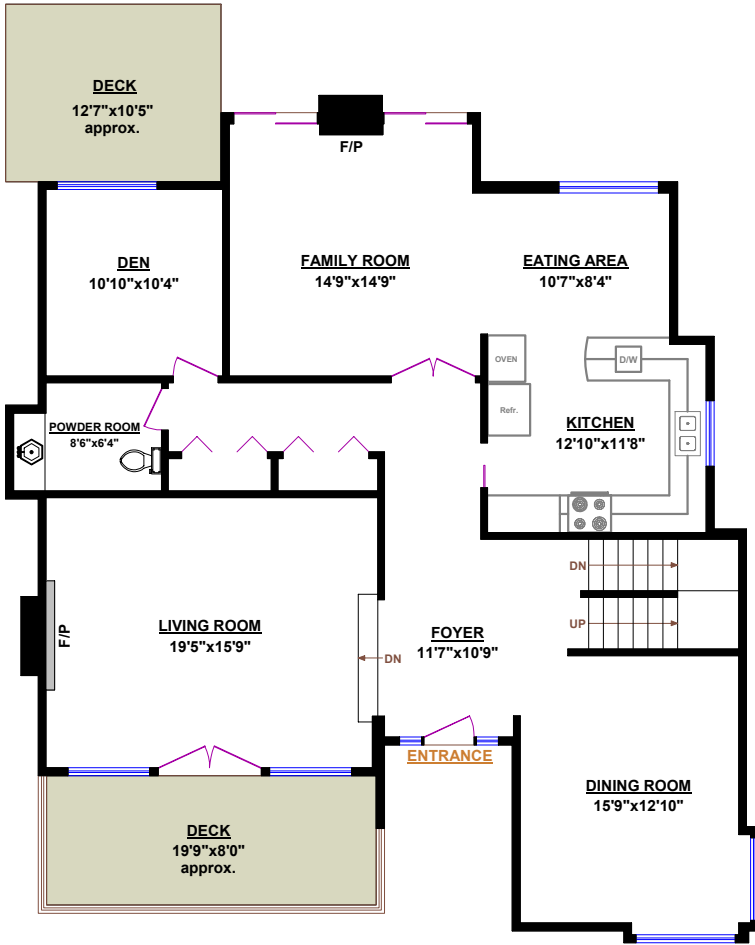

TOM HASSAN

604.809.9777 cell

tom@tomhassan.com

www.tomhassan.com

ROYAL LEPAGE | **Sussex**

2397 Marine Drive,
West Vancouver V7V 1K9

MAIN FLOOR

**5479 MONTE BRE CRESCENT
WEST VANCOUVER**

TOTALS	
Main Floor (finished):	1,576 sq.ft.
Upper Level (finished):	1,329 sq.ft.
Lower Level (finished):	608 sq.ft.
TOTAL FINISHED:	3,513 sq.ft.
Lower Level (unfinished):	14 sq.ft.
TOTAL UNFINISHED:	14 sq.ft.
GRAND TOTAL:	3,527 sq.ft.

OTHER AREAS:	
Garage:	425 sq.ft.

LOWER LEVEL

UPPER LEVEL