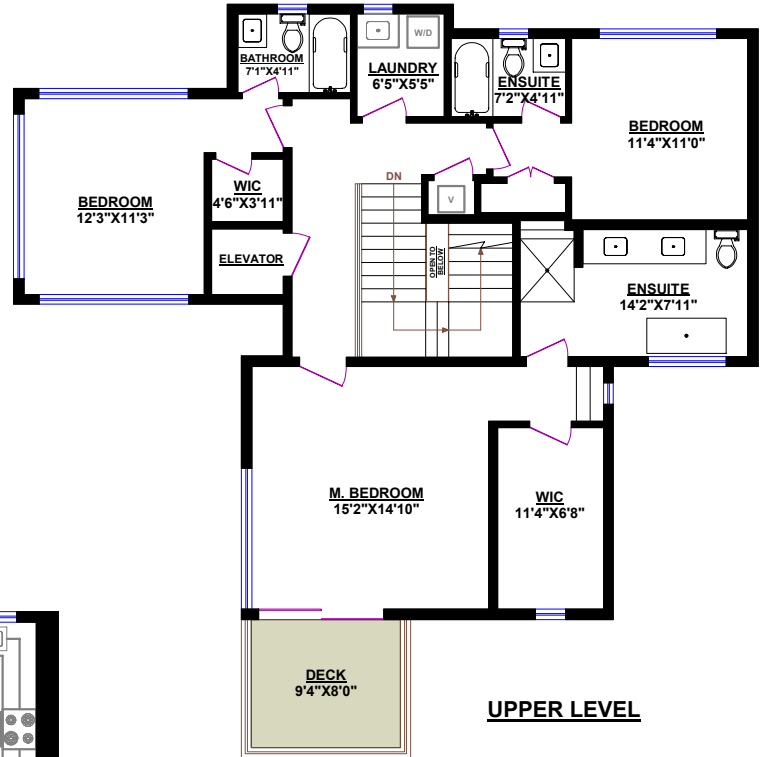

TOM HASSAN

604.809.9777 cell

tom@tomhassan.com

www.tomhassan.com

ROYAL LEPAGE **Sussex**

2397 Marine Drive,
West Vancouver V7V 1K9

**1849 22ND STREET
WEST VANCOUVER**

TOTALS	
Main Floor (finished):	1,588 sq.ft.
Upper Level (finished):	1,231 sq.ft.
Lower Level (finished):	1,412 sq.ft.
TOTAL FINISHED:	4,231 sq.ft.
TOTAL UNFINISHED:	0 sq.ft.
GRAND TOTAL:	4,231 sq.ft.

OTHER AREAS:	
Garage:	452 sq.ft.