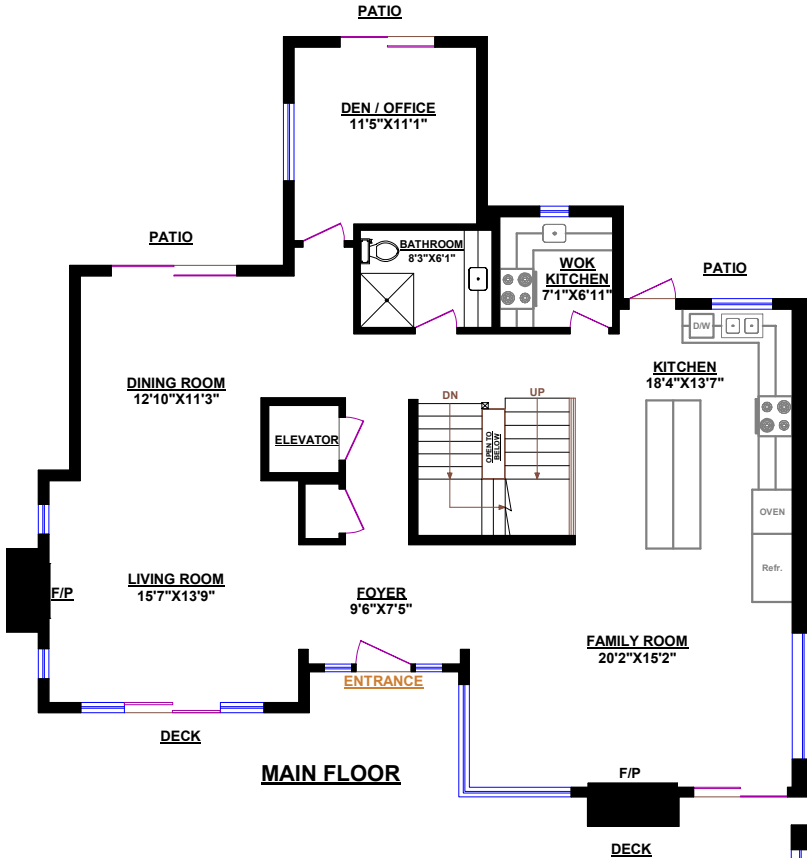

TOM HASSAN

604.809.9777 cell

tom@tomhassan.com

www.tomhassan.com

ROYAL LEPAGE **Sussex**

2397 Marine Drive,
West Vancouver V7V 1K9

**1849 22ND STREET
WEST VANCOUVER**

TOTALS	
Main Floor (finished):	1,588 sq.ft.
Upper Level (finished):	1,231 sq.ft.
Lower Level (finished):	1,412 sq.ft.
TOTAL FINISHED:	4,231 sq.ft.
TOTAL UNFINISHED:	0 sq.ft.
GRAND TOTAL:	4,231 sq.ft.

OTHER AREAS:	
Garage:	452 sq.ft.