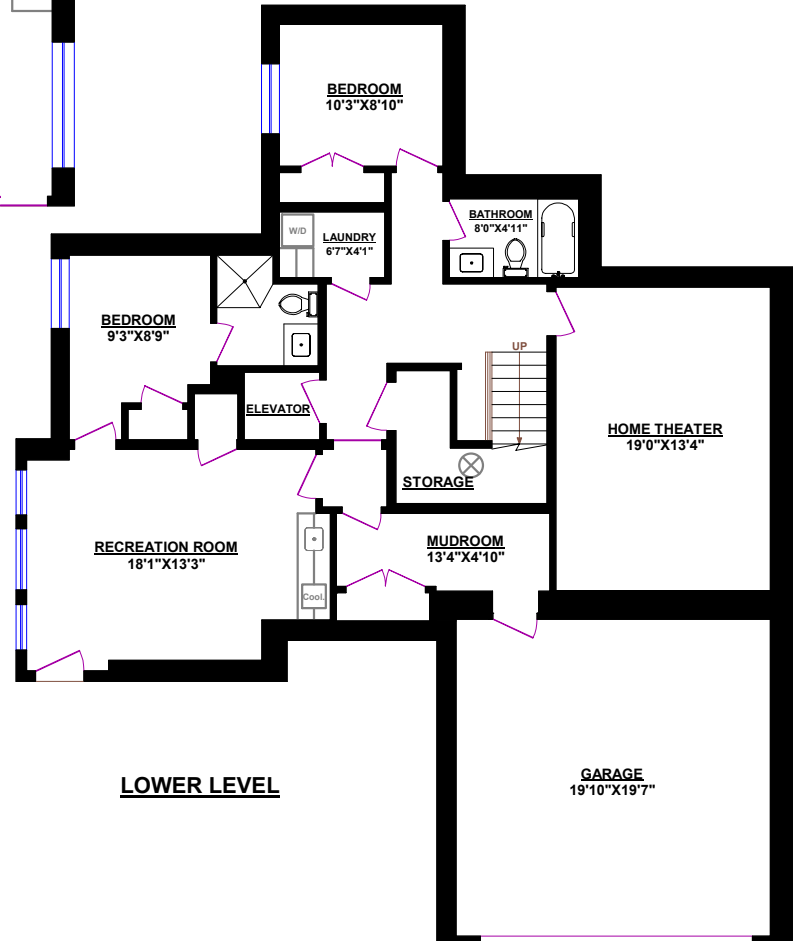

TOM HASSAN

604.809.9777 cell

tom@tomhassan.com

www.tomhassan.com

ROYAL LEPAGE **Sussex**

2397 Marine Drive,
West Vancouver V7V 1K9

**1849 22ND STREET
WEST VANCOUVER**

TOTALS	
Main Floor (finished):	1,588 sq.ft.
Upper Level (finished):	1,231 sq.ft.
Lower Level (finished):	1,412 sq.ft.
TOTAL FINISHED:	4,231 sq.ft.
TOTAL UNFINISHED:	0 sq.ft.
GRAND TOTAL:	4,231 sq.ft.

OTHER AREAS:	
Garage:	452 sq.ft.