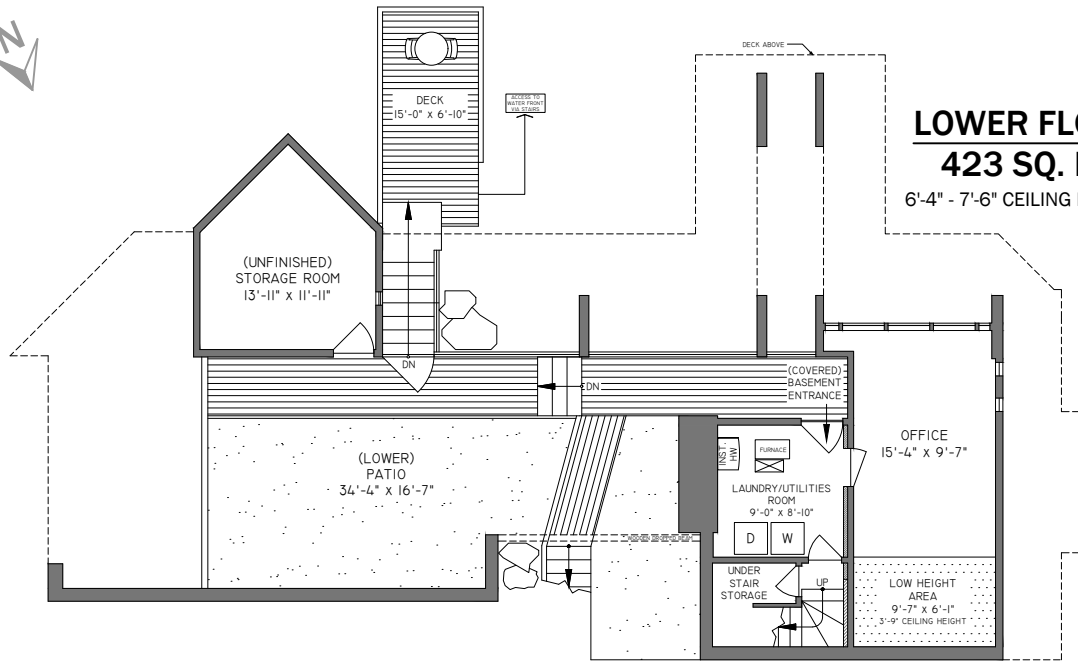

TOM HASSAN

ROYAL LEPAGE SUSSEX

tom@tomhassan.com
www.tomhassan.com
604-809-9777

LOWER FLOOR

423 SQ. FT.

6'-4" - 7'-6" CEILING HEIGHTS