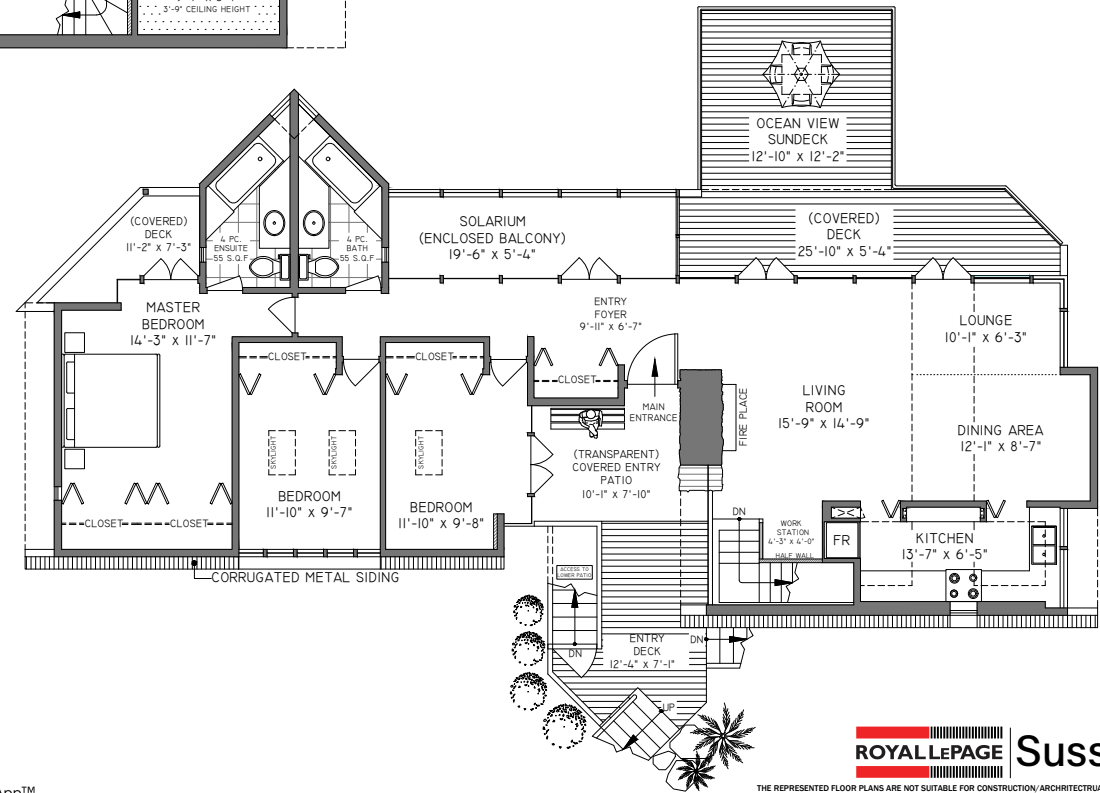

MAIN FLOOR

1535 SQ. FT.

7'-6" - 13'-3" CEILING HEIGHTS