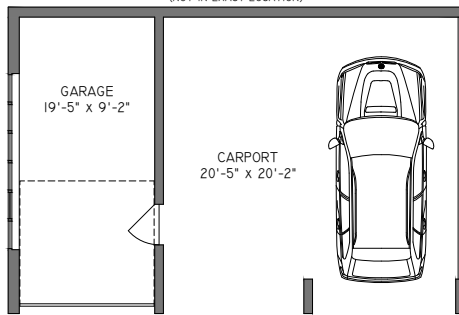

DET. GARAGE & CARPORT

644 SQ. FT.

8'-10" - 12'-11" CEILING HEIGHTS
(NOT IN EXACT LOCATION)

6120 EASTMONT DRIVE, WEST VANCOUVER

FLOOR	AREA (SQ. FT.)			
	FINISHED	STORAGE	GARAGE	DECK/PATIO
MAIN	1535	-	644	548
LOWER	423	153	-	762
TOTAL	1958	153	644	1310

P Booked on the PixaLink App™