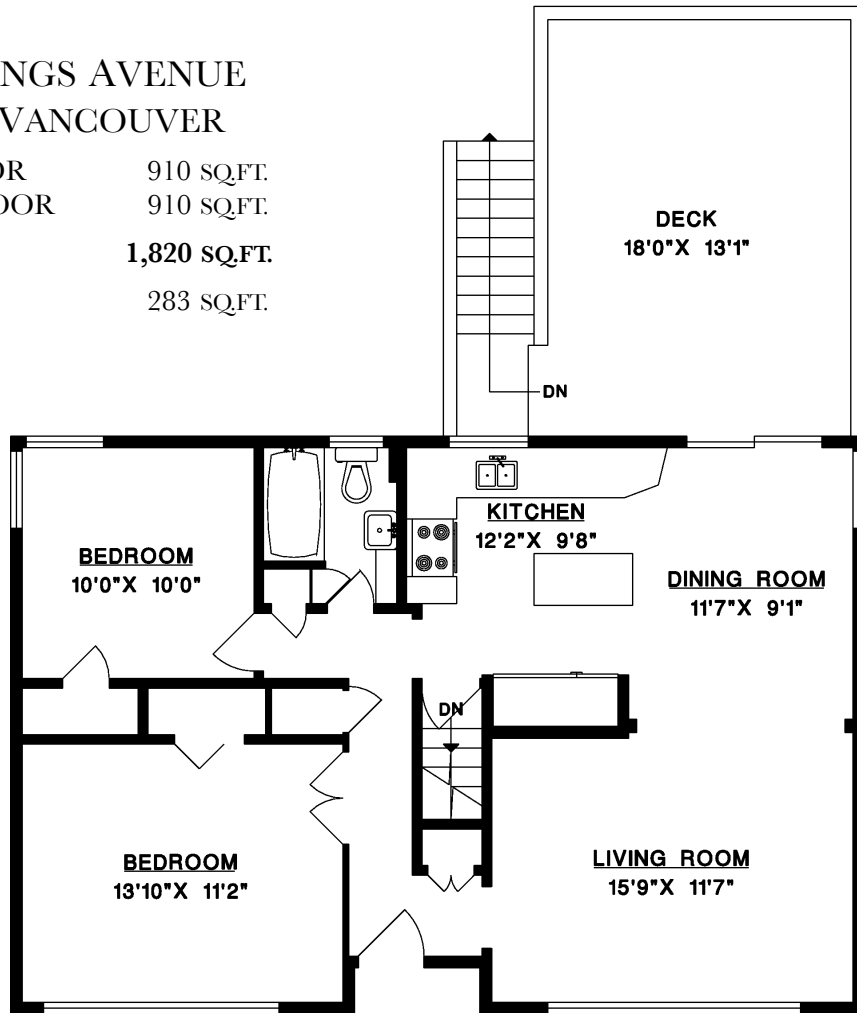

1126 KINGS AVENUE  
WEST VANCOUVER

MAIN FLOOR	910 SQ.FT.
LOWER FLOOR	910 SQ.FT.
<b>TOTAL</b>	<b>1,820 SQ.FT.</b>
DECK	283 SQ.FT.

**MAIN FLOOR**

**LOWER FLOOR**