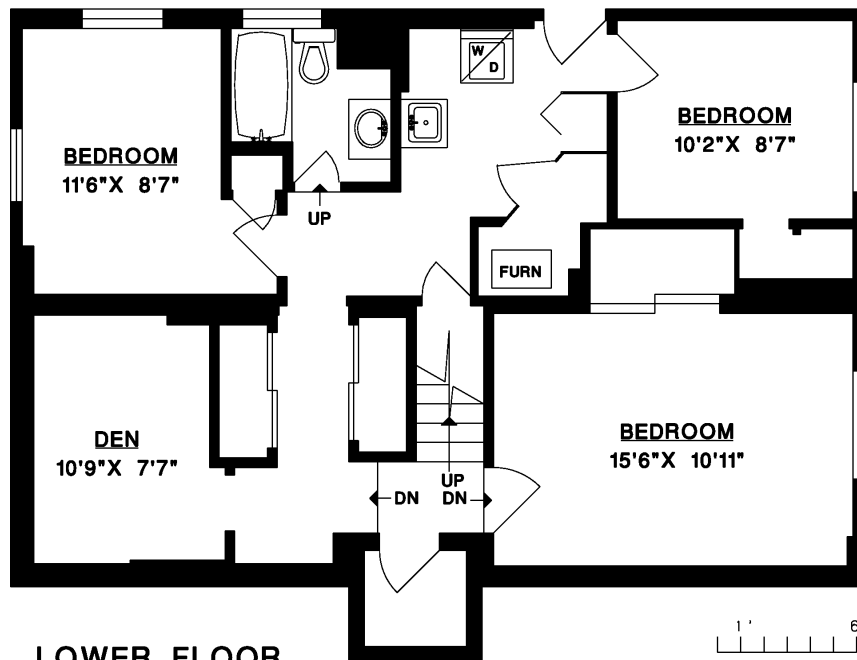

1126 KINGS AVENUE  
WEST VANCOUVER

MAIN FLOOR	910 SQ.FT.
LOWER FLOOR	910 SQ.FT.
<b>TOTAL</b>	<b>1,820 SQ.FT.</b>
DECK	283 SQ.FT.

**MAIN FLOOR**

**LOWER FLOOR**