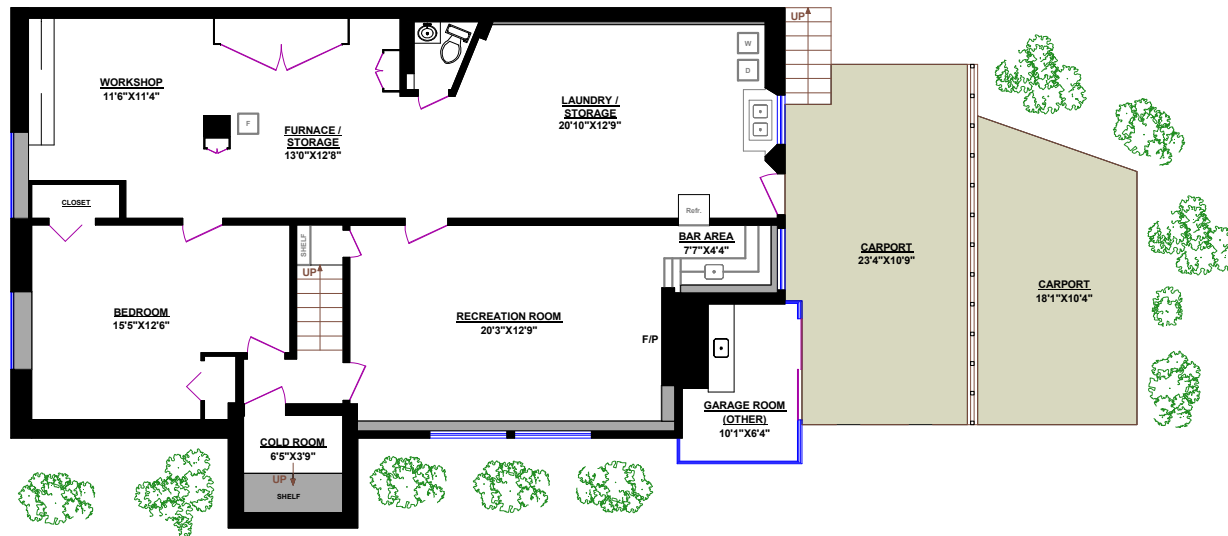

MAIN FLOOR

LOWER LEVEL

TOM HASSAN

604.809.9777 cell
tom@tomhassan.com
www.tomhassan.com

2397 Marine Drive,
West Vancouver V7V1K9

1295 NEPAL CRESCENT, WEST VANCOUVER

TOTALS

Main Floor (finished): 1,336 sq.ft.
Lower Level (finished): 1,359 sq.ft.
TOTAL FINISHED: 2,695 sq.ft.
TOTAL UNFINISHED: 0 sq.ft.
GRAND TOTAL: 2,695 sq.ft.

OTHER AREAS:

Garden Room: 72 sq.ft.
Deck: 350 sq.ft.