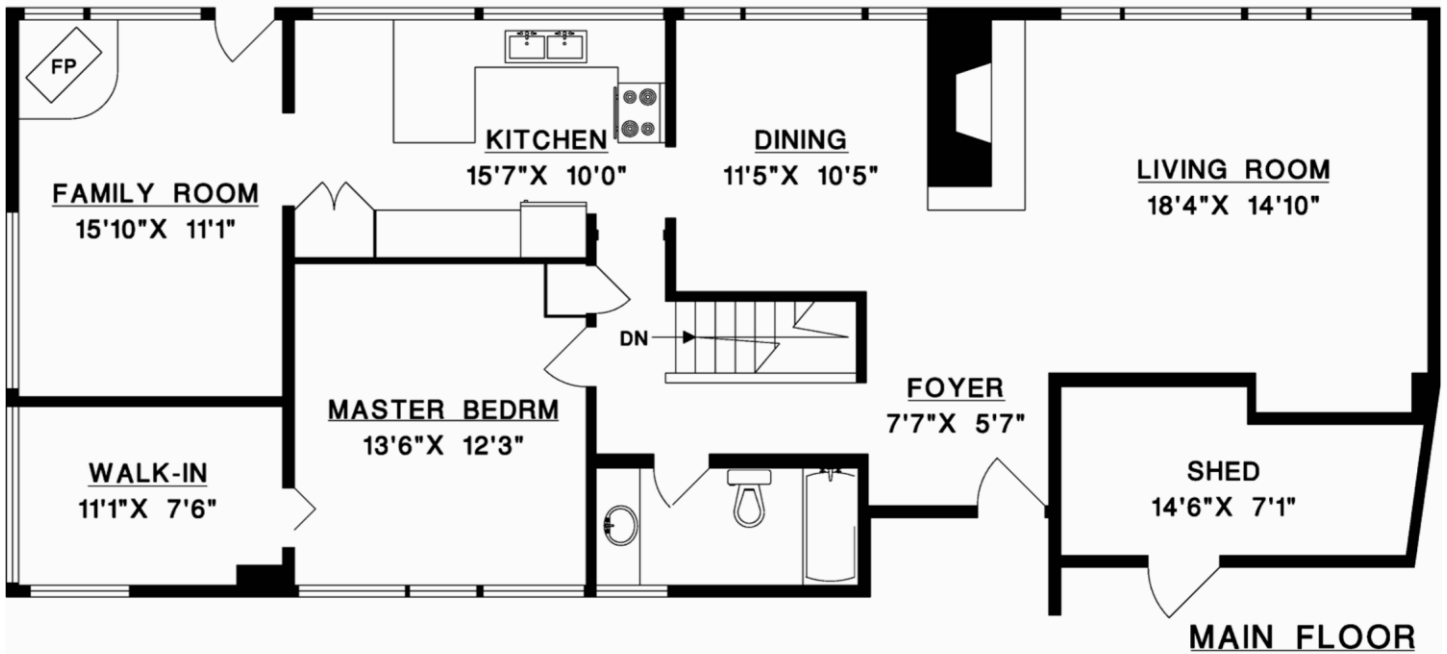

2750 ROSEBERY AVENUE
WEST VANCOUVER

MAIN FLOOR	1,335 SQ.FT.
LOWER FLOOR	1,024 SQ.FT.
TOTAL	2,359 SQ.FT.
SHED	105 SQ.FT.

*INCLUDES 138 SQ.FT. OF UNFINISHED AREA

TOM HASSAN
Integrity. Every step of the way.
www.tomhassan.com
604.809.9777 國語 604.921.1166