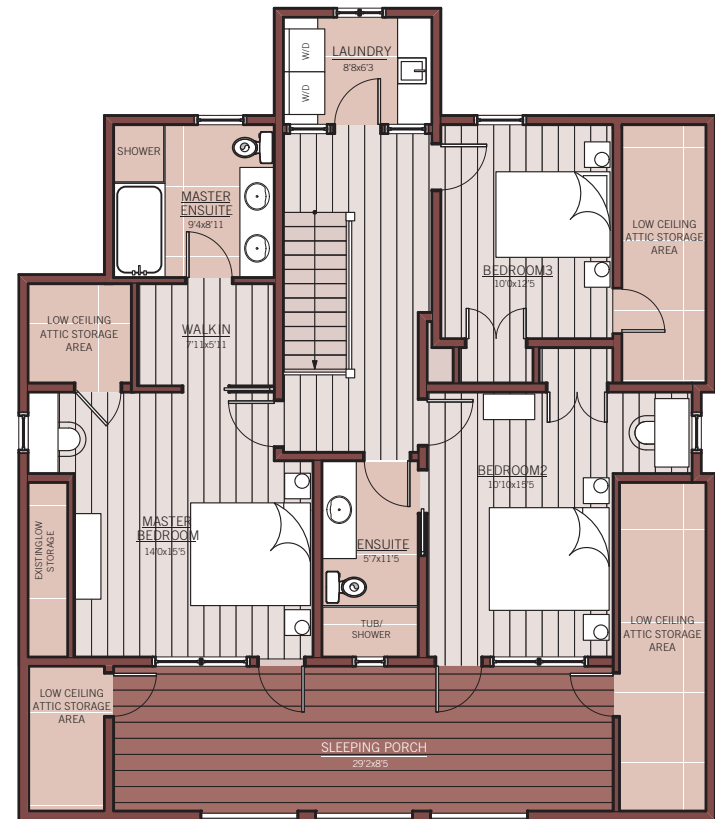

**MAIN FLOOR PLAN**  
1,445 SQ FT APPROX

**UPPER FLOOR PLAN**  
1,084 SQ FT APPROX  
(1,415 Sq Ft approx, including storage areas)