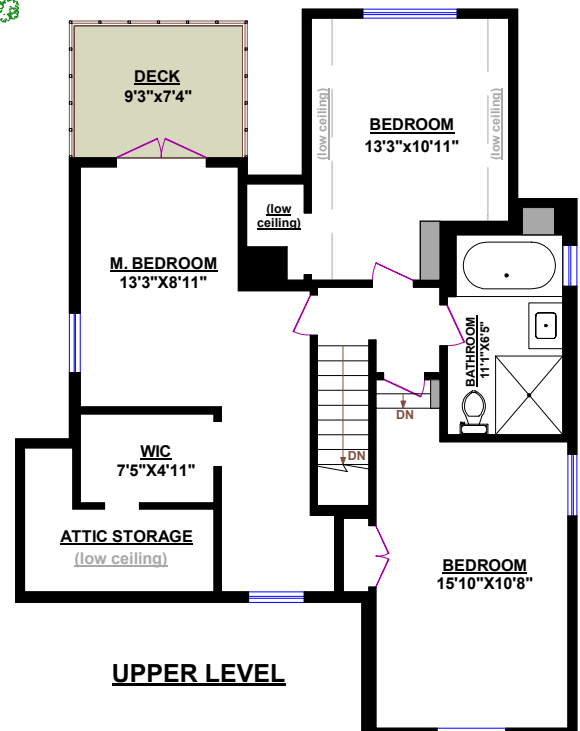

**TOM HASSAN**

604.809.9777 cell

tom@tomhassan.com

www.tomhassan.com

**ROYAL LEPAGE** | **Sussex**

2397 Marine Drive,  
West Vancouver V7V 1K9

**MAIN FLOOR**

**1864 DUCHESS AVENUE  
WEST VANCOUVER**

TOTALS*	
Main Floor (finished):	1,399 sq.ft.
Upper Level (finished)*:	759 sq.ft.
Lower Level (finished):	246 sq.ft.
<b>TOTAL FINISHED*:</b>	<b>2,407 sq.ft.</b>
Lower Level (unfinished):	570 sq.ft.
<b>TOTAL UNFINISHED:</b>	<b>570 sq.ft.</b>
<b>GRAND TOTAL*:</b>	<b>2,977 sq.ft.</b>

\*Excludes low ceiling areas

**LOWER LEVEL**

**UPPER LEVEL**