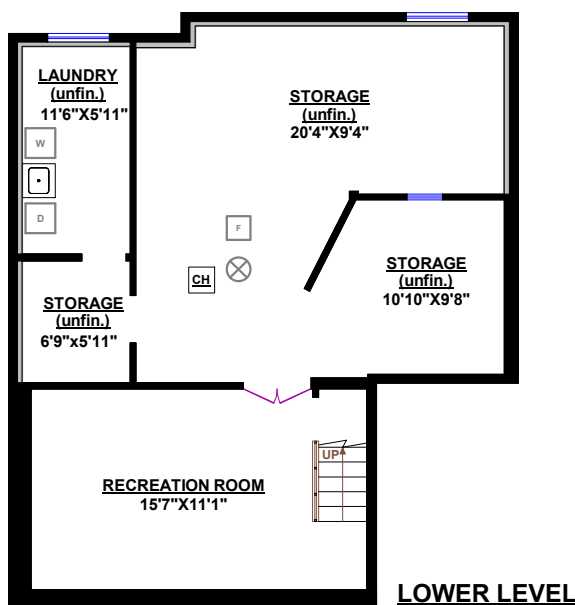

TOTALS*	
Main Floor (finished):	1,399 sq.ft.
Upper Level (finished)*:	759 sq.ft.
Lower Level (finished):	246 sq.ft.
<b>TOTAL FINISHED*:</b>	<b>2,407 sq.ft.</b>
Lower Level (unfinished):	570 sq.ft.
<b>TOTAL UNFINISHED:</b>	<b>570 sq.ft.</b>
<b>GRAND TOTAL*:</b>	<b>2,977 sq.ft.</b>

\*Excludes low ceiling areas

**LOWER LEVEL**

**UPPER LEVEL**