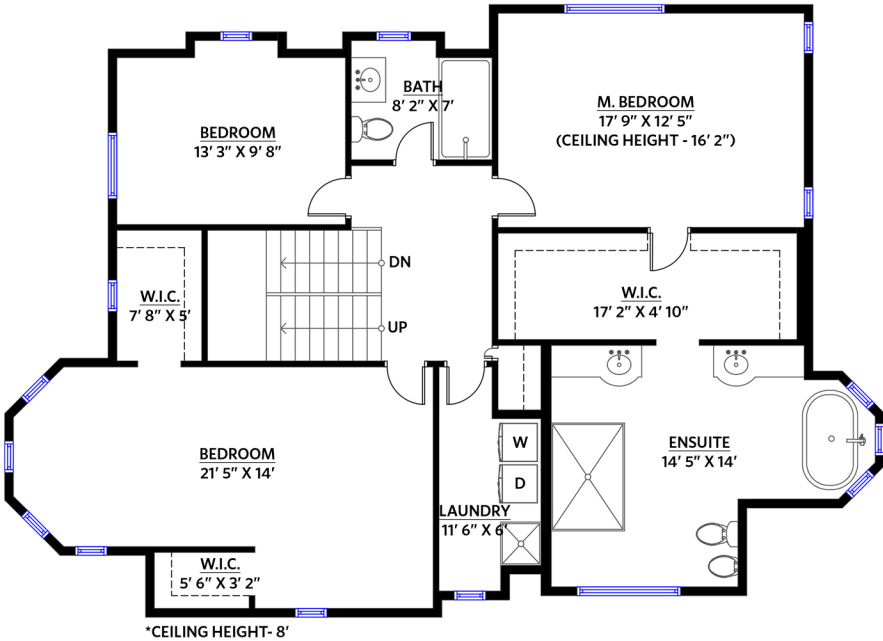

TOM HASSAN
Integrity. Every Step of the way.
www.tomhassan.com 604.809.9777
国语 604.921.1166

ROYAL LEPAGE
Sussex

28 YEARS WEST VAN AGENT
OVER 850 WEST VAN HOMES SOLD

1341 INGLEWOOD AVENUE, WEST VANCOUVER

TOTALS		Other Areas:	
Main Floor:	1,889 sq.ft.	Deck:	325 sq.ft.
Upper Floor:	1,433 sq.ft.	Front Porch:	352 sq.ft.
Top Floor:	589 sq.ft.	Shed:	91 sq.ft.
Guest House:	718 sq.ft.	Carport:	211 sq.ft.
TOTAL:	4,629 sq.ft.		

**UPPER FLOOR
1,433 SQ.FT.**

**TOP FLOOR
589 SQ.FT.**

**MAIN FLOOR
1,889 SQ.FT.**

**GUEST HOUSE
718 SQ.FT.**