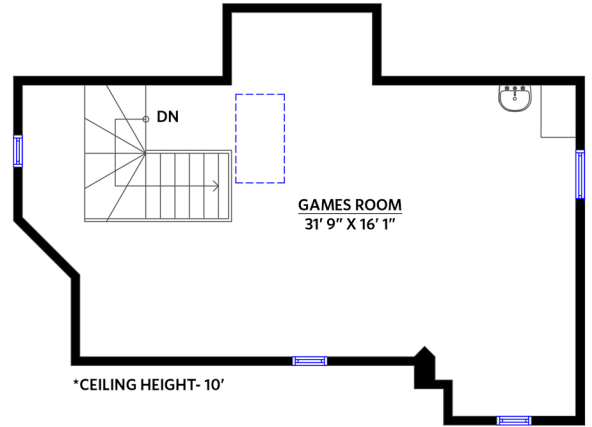

TOM HASSAN
Integrity. Every Step of the way.
www.tomhassan.com 604.809.9777
国语 604.921.1166

ROYAL LEPAGE
Sussex

28 YEARS WEST VAN AGENT
OVER 850 WEST VAN HOMES SOLD

1341 INGLEWOOD AVENUE, WEST VANCOUVER

TOTALS		Other Areas:	
Main Floor:	1,889 sq.ft.	Deck:	325 sq.ft.
Upper Floor:	1,433 sq.ft.	Front Porch:	352 sq.ft.
Top Floor:	589 sq.ft.	Shed:	91 sq.ft.
Guest House:	718 sq.ft.	Carport:	211 sq.ft.
TOTAL:	4,629 sq.ft.		

**UPPER FLOOR
1,433 SQ.FT.**

**TOP FLOOR
589 SQ.FT.**

**MAIN FLOOR
1,889 SQ.FT.**

**GUEST HOUSE
718 SQ.FT.**