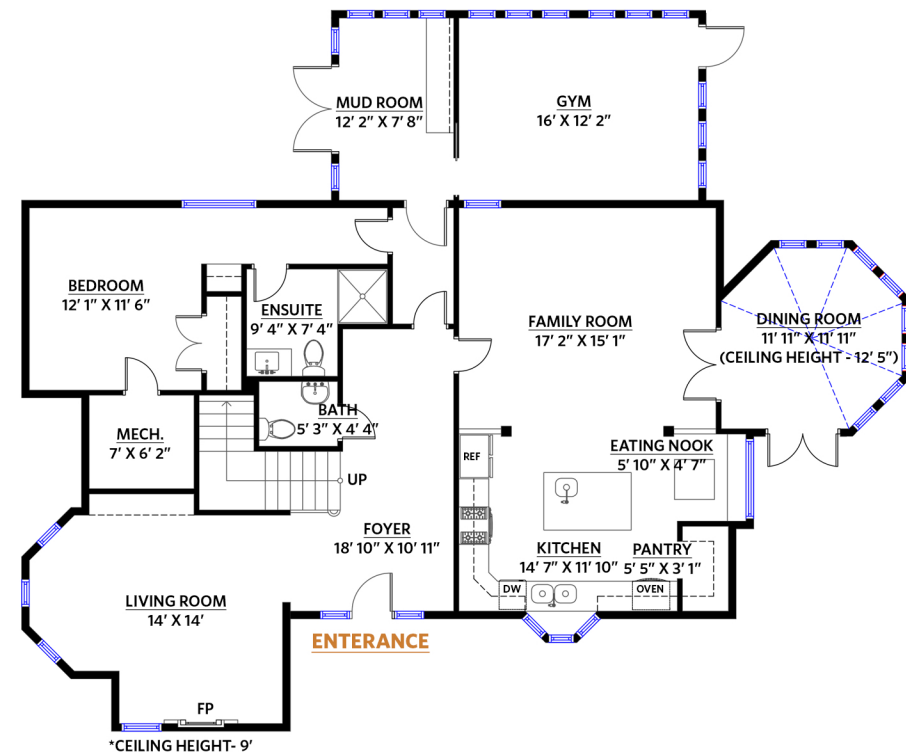

TOM HASSAN
Integrity. Every Step of the way.
www.tomhassan.com 604.809.9777
国语 604.921.1166

ROYAL LEPAGE
Sussex

28 YEARS WEST VAN AGENT
OVER 850 WEST VAN HOMES SOLD

1341 INGLEWOOD AVENUE, WEST VANCOUVER

TOTALS		Other Areas:	
Main Floor:	1,889 sq.ft.	Deck:	325 sq.ft.
Upper Floor:	1,433 sq.ft.	Front Porch:	352 sq.ft.
Top Floor:	589 sq.ft.	Shed:	91 sq.ft.
Guest House:	718 sq.ft.	Carport:	211 sq.ft.
TOTAL:	4,629 sq.ft.		

**UPPER FLOOR
1,433 SQ.FT.**

**TOP FLOOR
589 SQ.FT.**

**MAIN FLOOR
1,889 SQ.FT.**

**GUEST HOUSE
718 SQ.FT.**