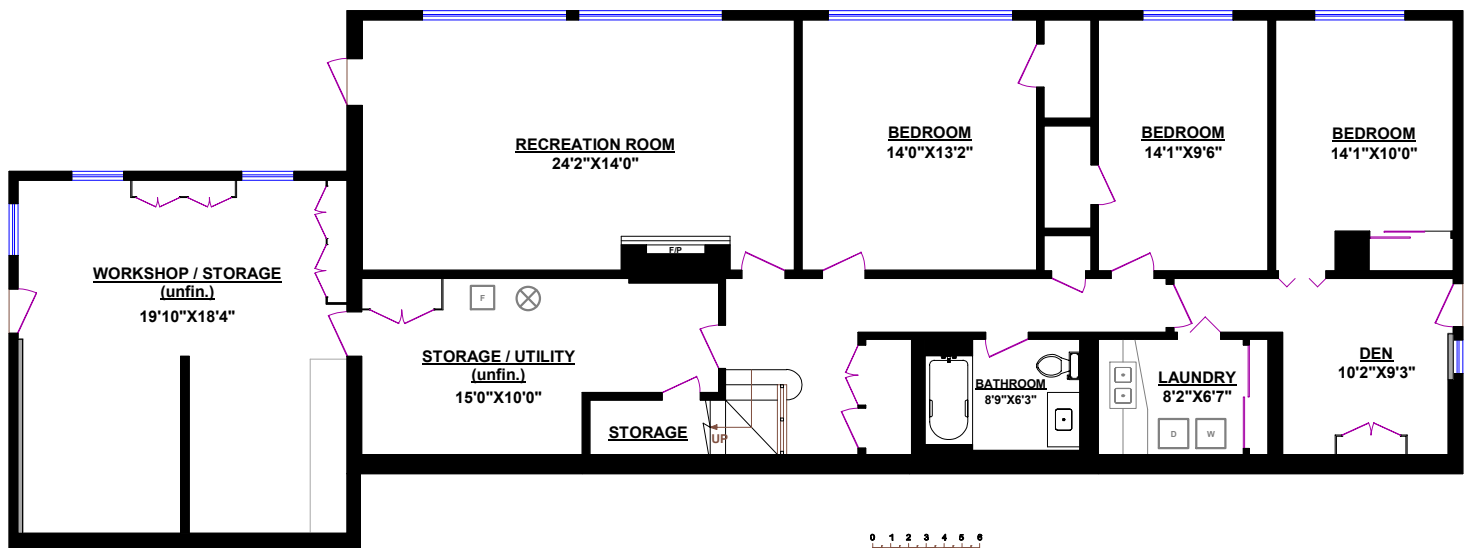

TOM HASSAN

604.809.9777 cell

tom@tomhassan.com

www.tomhassan.com

ROYAL LEPAGE **Sussex**

2397 Marine Drive,
West Vancouver V7V 1K9

940 YOUNETTE DRIVE WEST VANCOUVER

TOTALS	
Main Floor (finished):	2,061 sq.ft.
Lower Level (finished):	1,399 sq.ft.
TOTAL FINISHED:	3,460 sq.ft.
Lower Level (unfinished):	635 sq.ft.
TOTAL UNFINISHED:	635 sq.ft.
GRAND TOTAL:	4,095 sq.ft.

OTHER AREAS:	
Garage:	396 sq.ft.

MAIN FLOOR

LOWER LEVEL