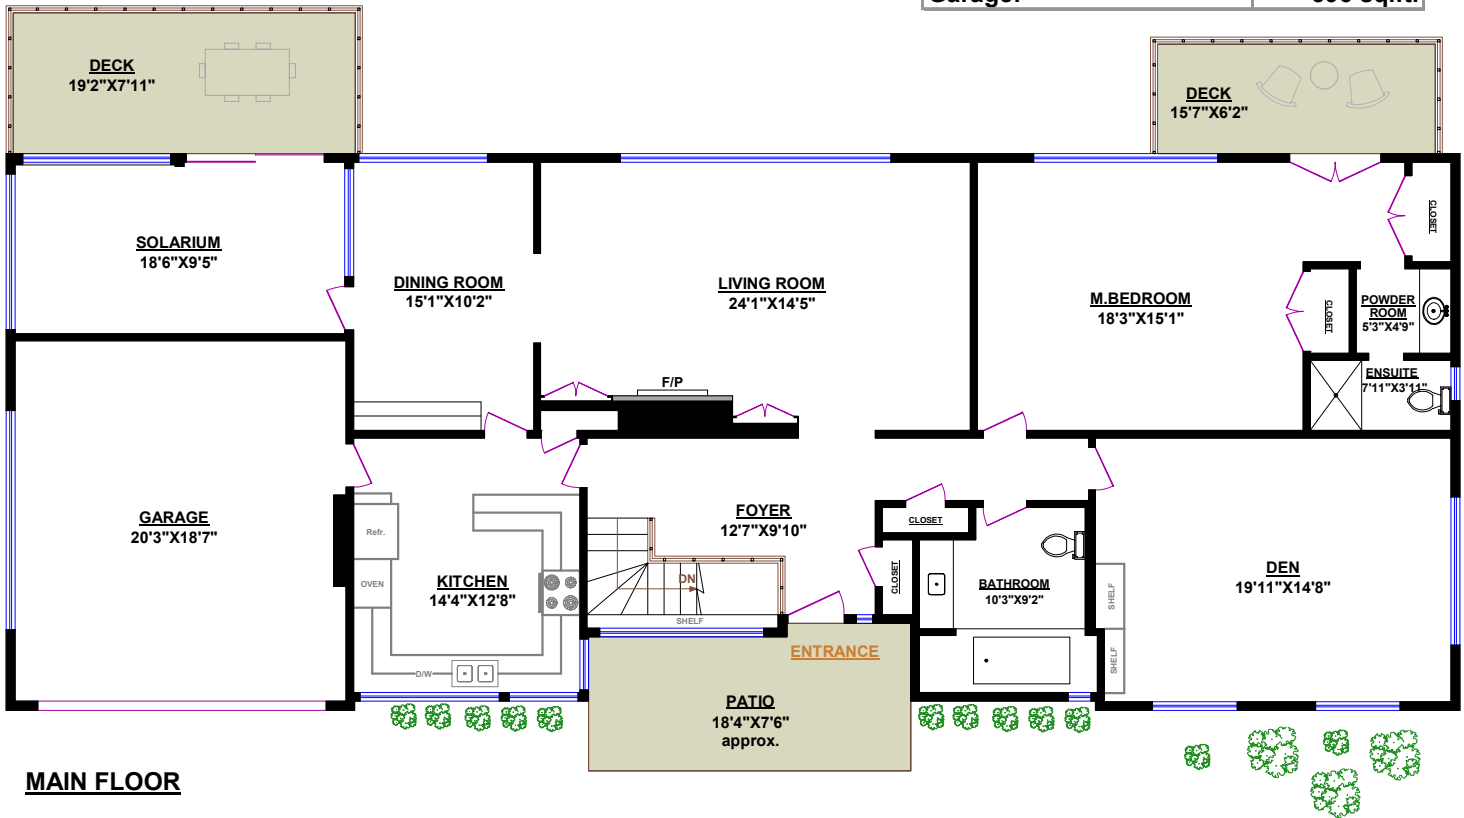

TOM HASSAN

604.809.9777 cell

tom@tomhassan.com

www.tomhassan.com

ROYAL LEPAGE **Sussex**

2397 Marine Drive,
West Vancouver V7V 1K9

940 YOUNETTE DRIVE WEST VANCOUVER

TOTALS	
Main Floor (finished):	2,061 sq.ft.
Lower Level (finished):	1,399 sq.ft.
TOTAL FINISHED:	3,460 sq.ft.
Lower Level (unfinished):	635 sq.ft.
TOTAL UNFINISHED:	635 sq.ft.
GRAND TOTAL:	4,095 sq.ft.

OTHER AREAS:	
Garage:	396 sq.ft.

MAIN FLOOR

LOWER LEVEL