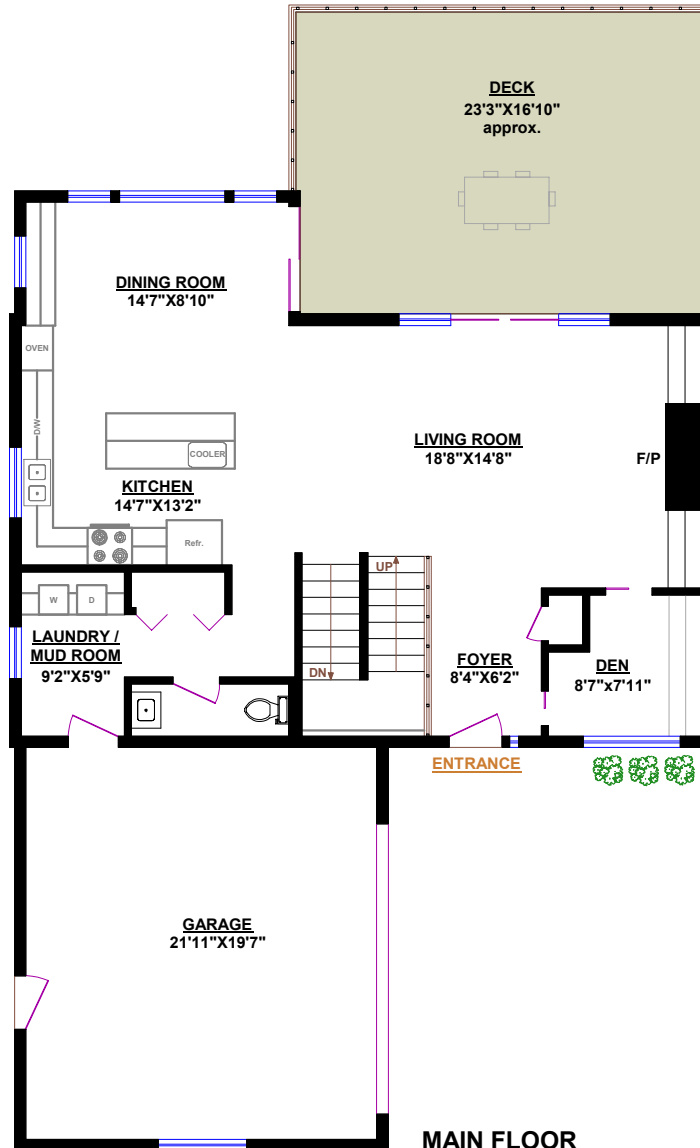

TOM HASSAN

604.809.9777 cell

tom@tomhassan.com

www.tomhassan.com

ROYAL LEPAGE **Sussex**

2397 Marine Drive,
West Vancouver V7V 1K9

**2341 MATHERS AVENUE
WEST VANCOUVER**

TOTALS	
Main Floor (finished):	1,058 sq.ft.
Upper Level (finished):	985 sq.ft.
Lower Level (finished):	1,036 sq.ft.
TOTAL FINISHED:	3,079 sq.ft.
Lower Level (unfinished):	22 sq.ft.
TOTAL UNFINISHED:	22 sq.ft.
GRAND TOTAL:	3,101 sq.ft.

OTHER AREAS:	
Garage:	468 sq.ft.

UPPER LEVEL

MAIN FLOOR

LOWER LEVEL