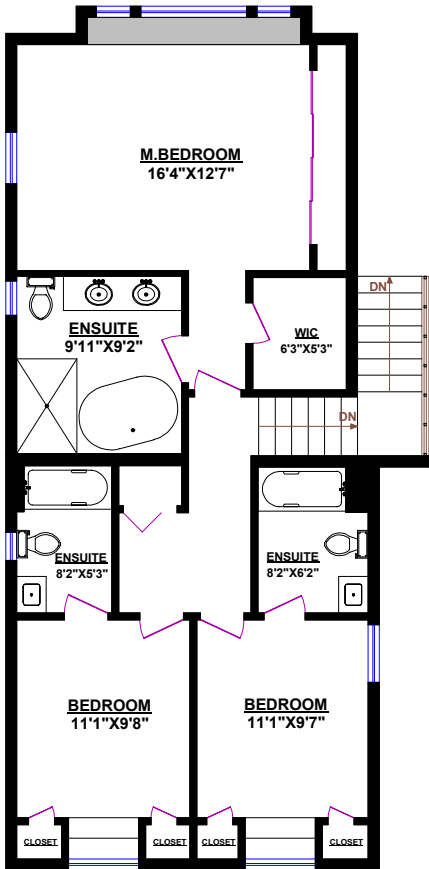

TOM HASSAN

604.809.9777 cell

tom@tomhassan.com

www.tomhassan.com

ROYAL LEPAGE **Sussex**

2397 Marine Drive,
West Vancouver V7V 1K9

**2341 MATHERS AVENUE
WEST VANCOUVER**

TOTALS	
Main Floor (finished):	1,058 sq.ft.
Upper Level (finished):	985 sq.ft.
Lower Level (finished):	1,036 sq.ft.
TOTAL FINISHED:	3,079 sq.ft.
Lower Level (unfinished):	22 sq.ft.
TOTAL UNFINISHED:	22 sq.ft.
GRAND TOTAL:	3,101 sq.ft.

OTHER AREAS:	
Garage:	468 sq.ft.

UPPER LEVEL

MAIN FLOOR

LOWER LEVEL