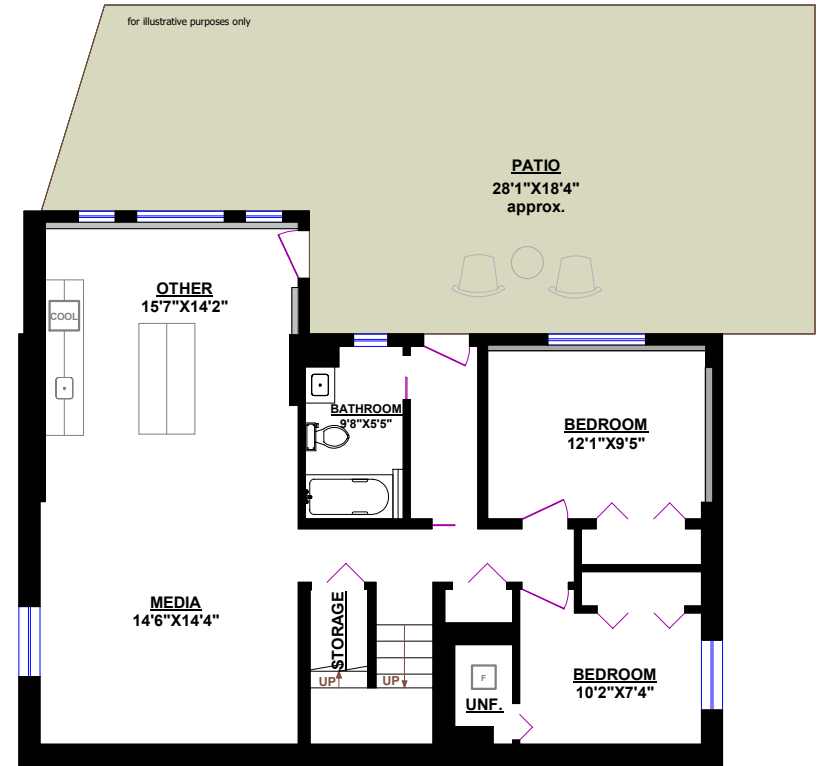

TOM HASSAN

604.809.9777 cell

tom@tomhassan.com

www.tomhassan.com

ROYAL LEPAGE **Sussex**

2397 Marine Drive,
West Vancouver V7V 1K9

**2341 MATHERS AVENUE
WEST VANCOUVER**

TOTALS	
Main Floor (finished):	1,058 sq.ft.
Upper Level (finished):	985 sq.ft.
Lower Level (finished):	1,036 sq.ft.
TOTAL FINISHED:	3,079 sq.ft.
Lower Level (unfinished):	22 sq.ft.
TOTAL UNFINISHED:	22 sq.ft.
GRAND TOTAL:	3,101 sq.ft.

OTHER AREAS:	
Garage:	468 sq.ft.

UPPER LEVEL

MAIN FLOOR

LOWER LEVEL