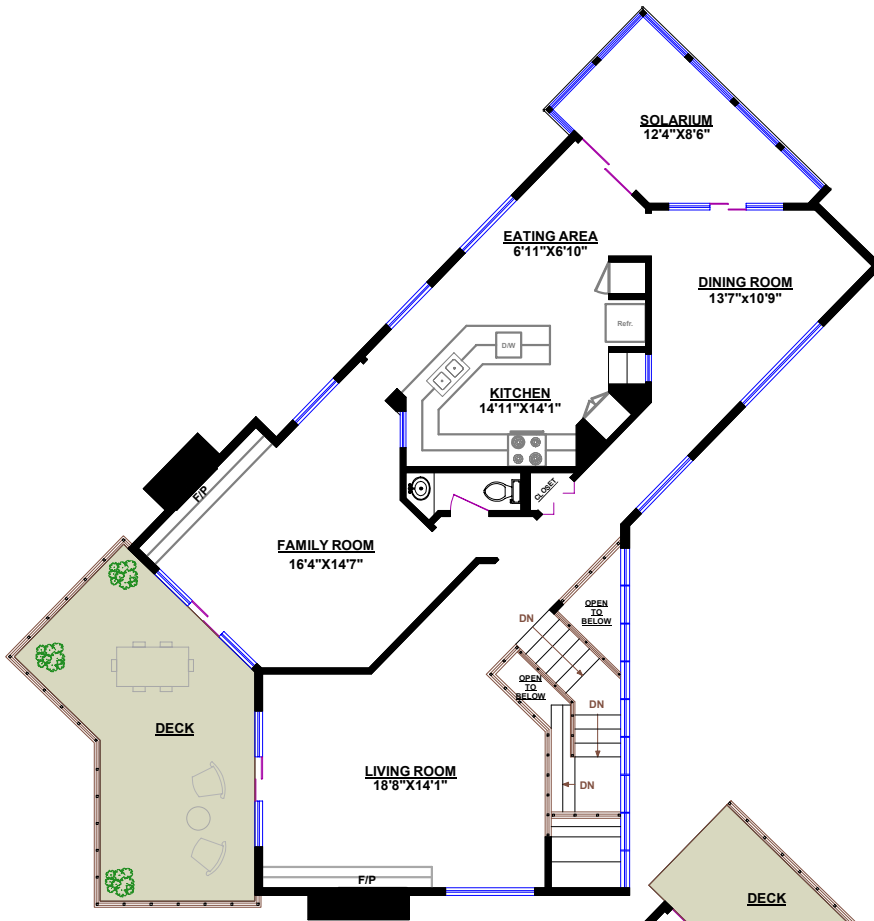

**TOM HASSAN**

604.809.9777 cell

tom@tomhassan.com

www.tomhassan.com

**ROYAL LEPAGE** **Sussex**

2397 Marine Drive,  
West Vancouver V7V 1K9

**UPPER LEVEL**

**MAIN FLOOR**

**BASEMENT**

**4503 MARINE DRIVE  
WEST VANCOUVER**

TOTALS	
Main Floor (finished):	1,237 sq.ft.
Upper Level (finished):	1,377 sq.ft.
<b>TOTAL FINISHED:</b>	<b>2,614 sq.ft.</b>
TOTAL UNFINISHED:	0 sq.ft.
<b>GRAND TOTAL:</b>	<b>2,614 sq.ft.</b>

OTHER AREAS:	
Garage:	424 sq.ft.
Basement Area:	538 sq.ft.