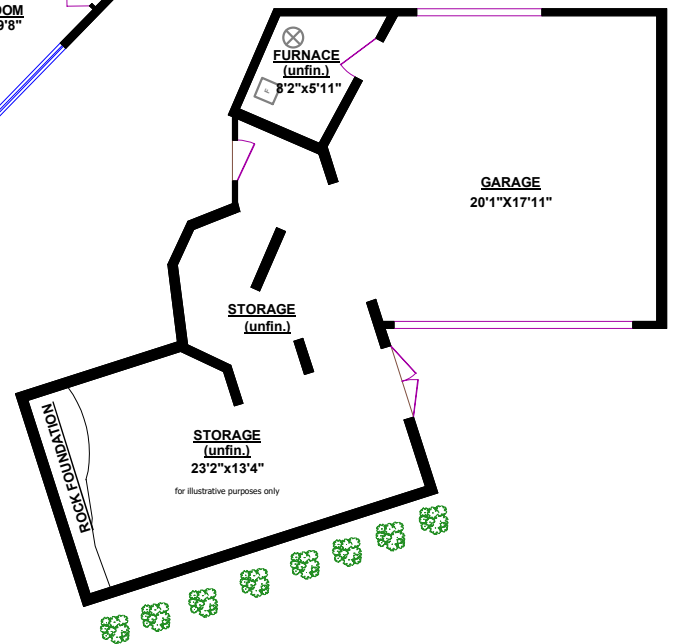

**TOM HASSAN**

604.809.9777 cell

tom@tomhassan.com

www.tomhassan.com

**ROYAL LEPAGE** **Sussex**

2397 Marine Drive,  
West Vancouver V7V 1K9

**UPPER LEVEL**

**MAIN FLOOR**

**BASEMENT**

**4503 MARINE DRIVE  
WEST VANCOUVER**

TOTALS	
Main Floor (finished):	1,237 sq.ft.
Upper Level (finished):	1,377 sq.ft.
<b>TOTAL FINISHED:</b>	<b>2,614 sq.ft.</b>
TOTAL UNFINISHED:	0 sq.ft.
<b>GRAND TOTAL:</b>	<b>2,614 sq.ft.</b>

OTHER AREAS:	
Garage:	424 sq.ft.
Basement Area:	538 sq.ft.