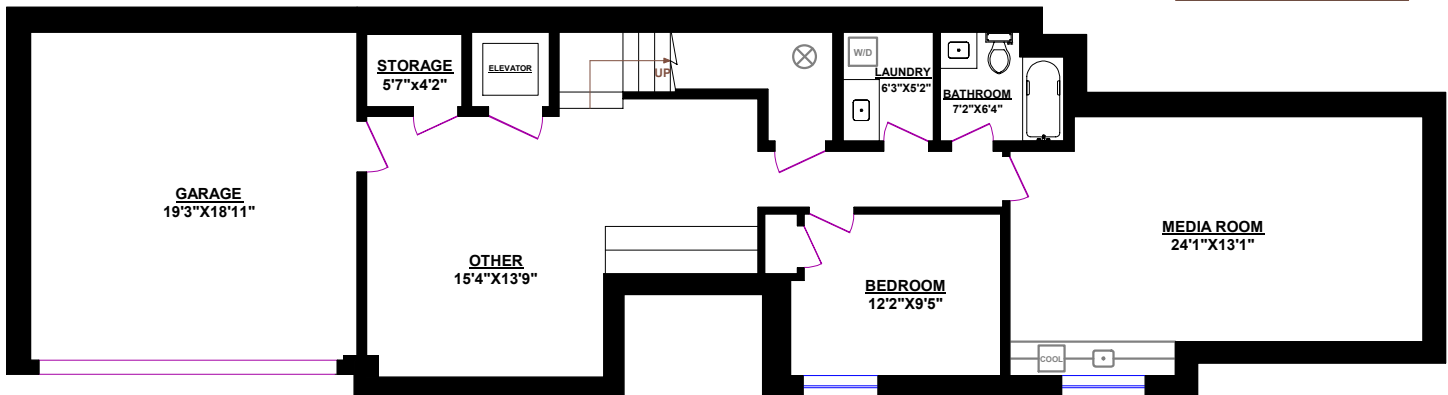

TOM HASSAN

604.809.9777 cell

tom@tomhassan.com

www.tomhassan.com

ROYAL LEPAGE **Sussex**

2397 Marine Drive,
West Vancouver V7V 1K9

**2205 PALMERSTON AVENUE
WEST VANCOUVER**

TOTALS	
Main Floor (finished):	1,398 sq.ft.
Upper Level (finished):	1,159 sq.ft.
Lower Level (finished):	1,233 sq.ft.
TOTAL FINISHED:	3,790 sq.ft.
TOTAL UNFINISHED:	0 sq.ft.
GRAND TOTAL:	3,790 sq.ft.

UPPER LEVEL

OTHER AREAS:	
Garage:	433 sq.ft.

MAIN FLOOR

LOWER LEVEL