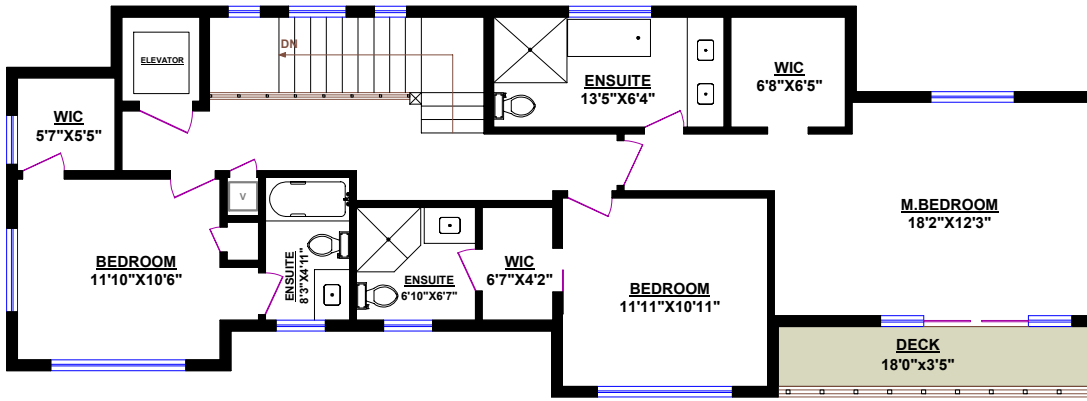

TOM HASSAN

604.809.9777 cell

tom@tomhassan.com

www.tomhassan.com

ROYAL LEPAGE **Sussex**

2397 Marine Drive,
West Vancouver V7V 1K9

**2205 PALMERSTON AVENUE
WEST VANCOUVER**

TOTALS	
Main Floor (finished):	1,398 sq.ft.
Upper Level (finished):	1,159 sq.ft.
Lower Level (finished):	1,233 sq.ft.
TOTAL FINISHED:	3,790 sq.ft.
TOTAL UNFINISHED:	0 sq.ft.
GRAND TOTAL:	3,790 sq.ft.

UPPER LEVEL

OTHER AREAS:	
Garage:	433 sq.ft.

MAIN FLOOR

LOWER LEVEL