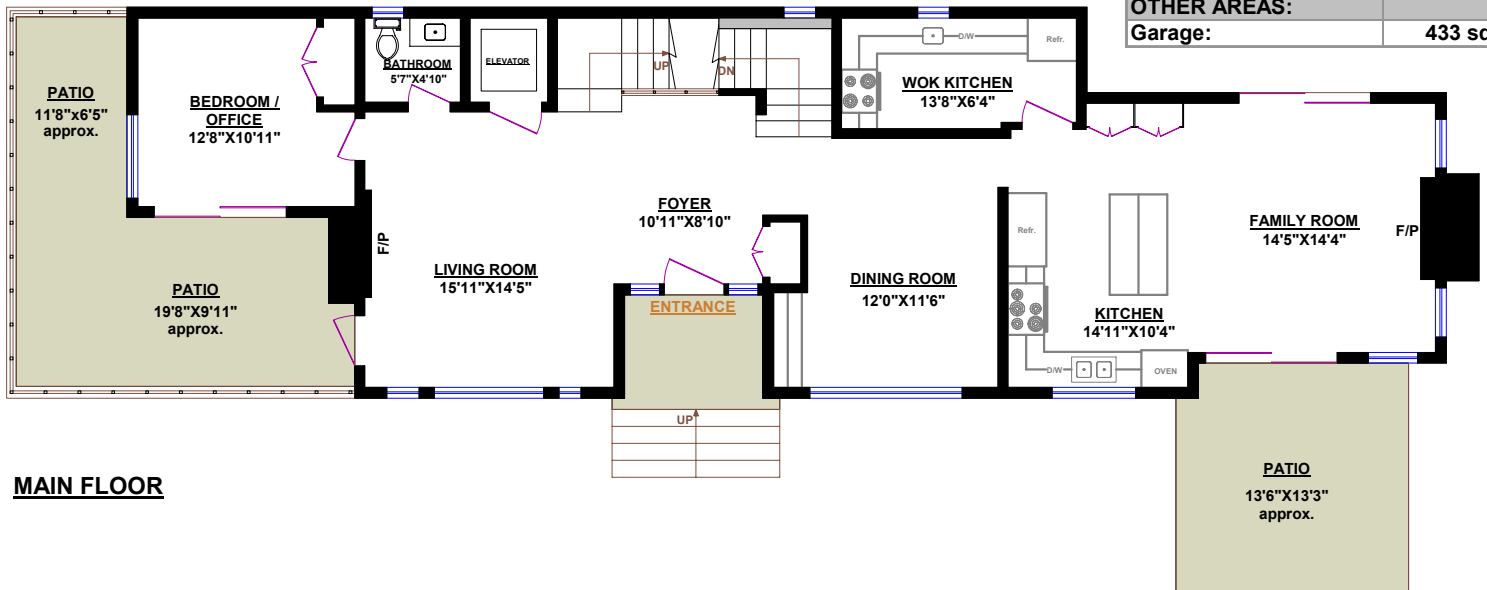

TOM HASSAN

604.809.9777 cell

tom@tomhassan.com

www.tomhassan.com

ROYAL LEPAGE **Sussex**

2397 Marine Drive,
West Vancouver V7V 1K9

**2205 PALMERSTON AVENUE
WEST VANCOUVER**

TOTALS	
Main Floor (finished):	1,398 sq.ft.
Upper Level (finished):	1,159 sq.ft.
Lower Level (finished):	1,233 sq.ft.
TOTAL FINISHED:	3,790 sq.ft.
TOTAL UNFINISHED:	0 sq.ft.
GRAND TOTAL:	3,790 sq.ft.

UPPER LEVEL

OTHER AREAS:	
Garage:	433 sq.ft.

MAIN FLOOR

LOWER LEVEL